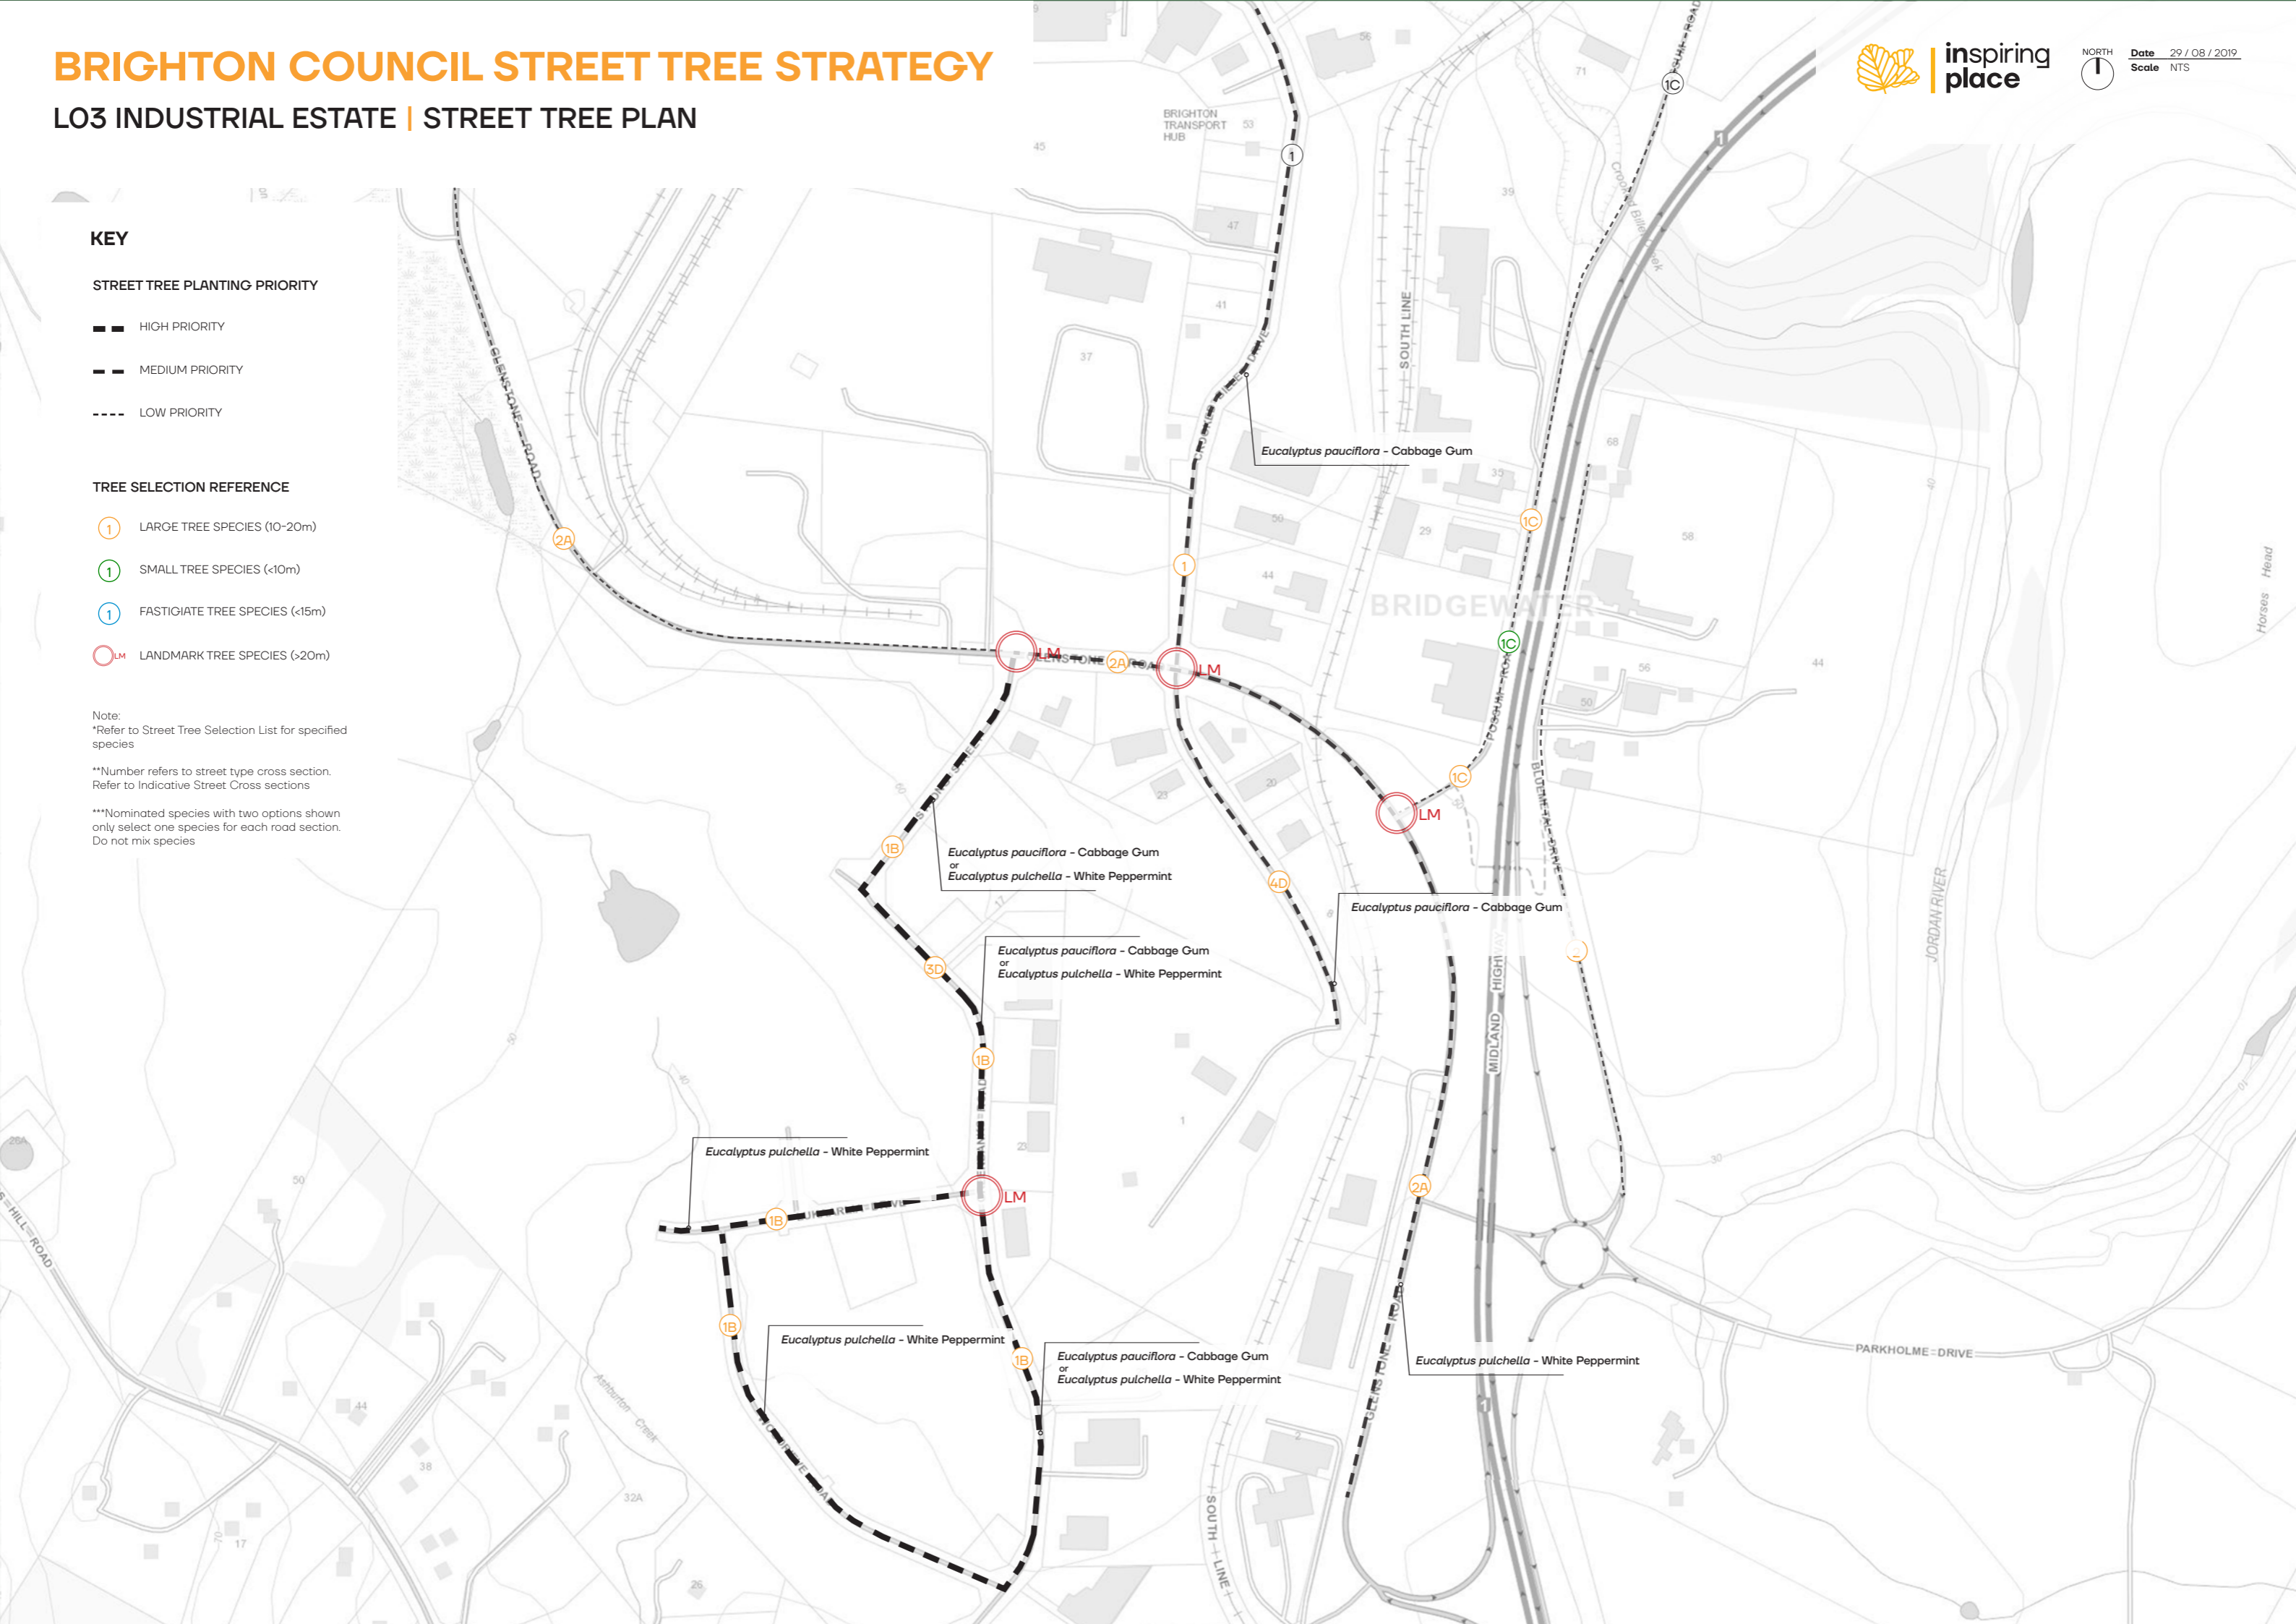

BRIGHTON COUNCIL STREET TREE STRATEGY

LO3 INDUSTRIAL ESTATE | STREET TREE PLAN

KEY

STREET TREE PLANTING PRIORITY

- HIGH PRIORITY
- - - MEDIUM PRIORITY
- · · · · LOW PRIORITY

TREE SELECTION REFERENCE

- ① LARGE TREE SPECIES (10-20m)
- ① SMALL TREE SPECIES (<10m)
- ① FASTIGIATE TREE SPECIES (<15m)
- ○^{LM} LANDMARK TREE SPECIES (>20m)

Note:
*Refer to Street Tree Selection List for specified species

**Number refers to street type cross section.
Refer to Indicative Street Cross sections

***Nominated species with two options shown
only select one species for each road section.
Do not mix species