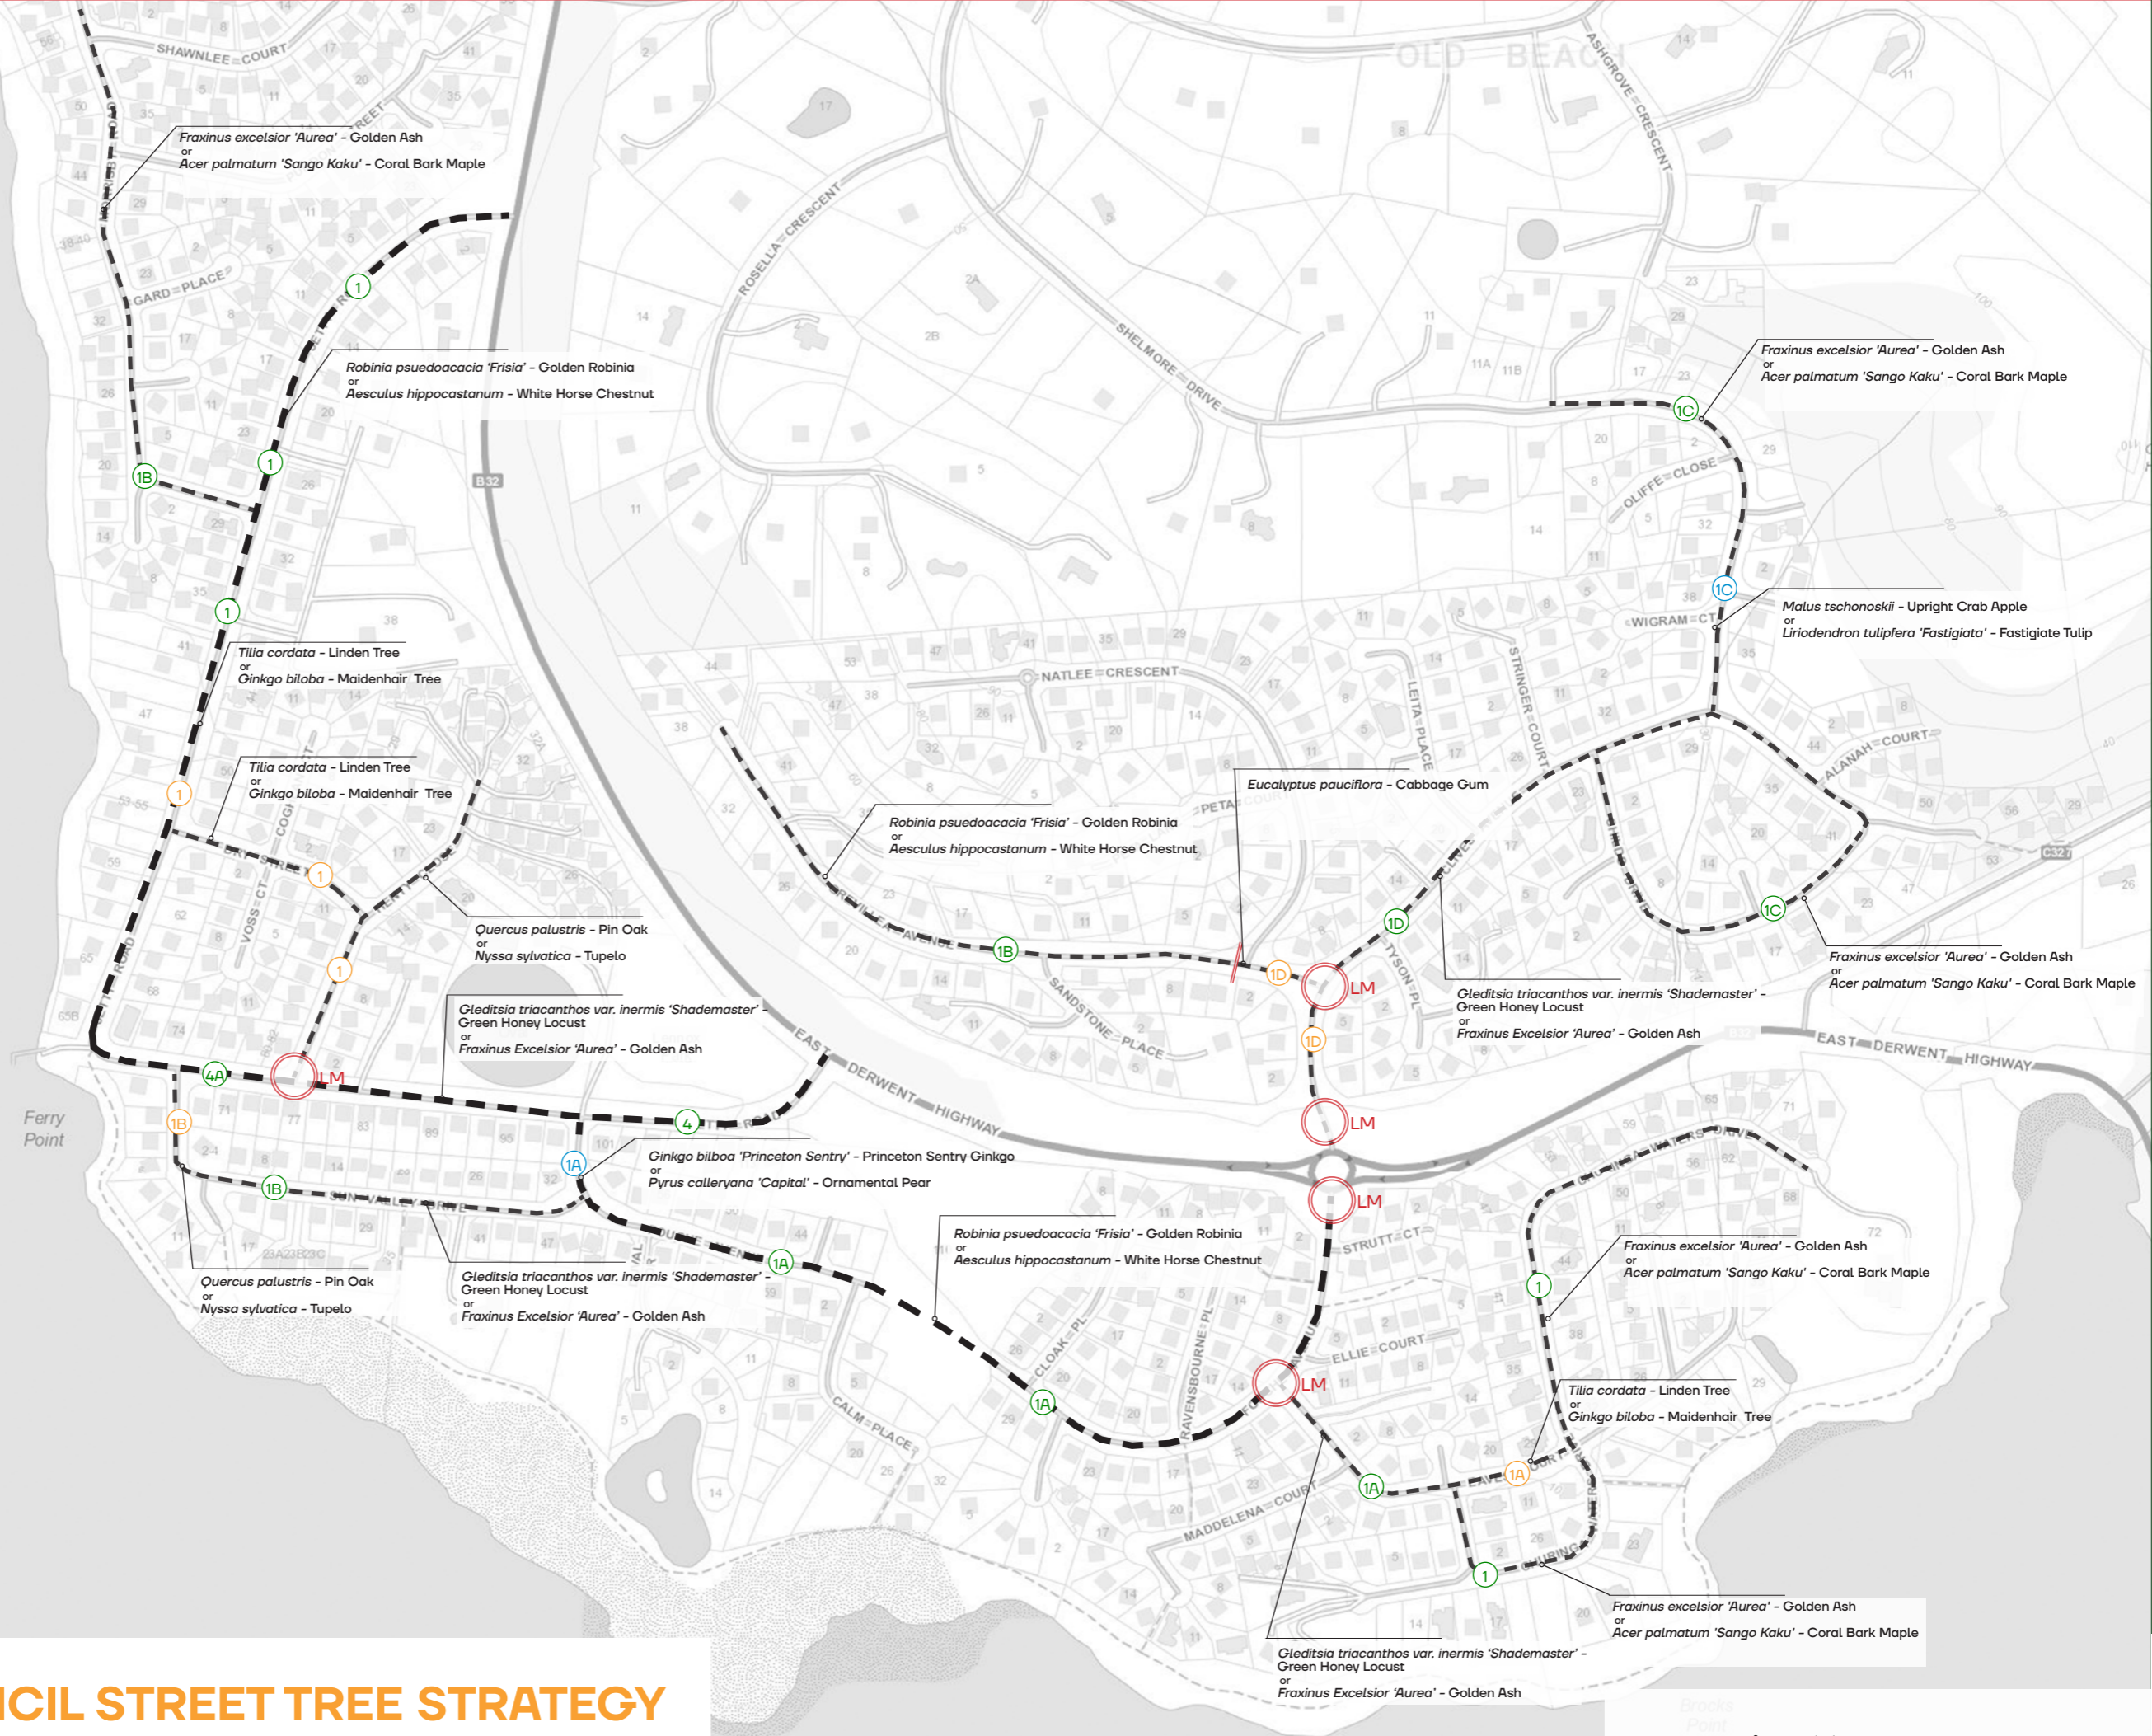

KEY

STREET TREE PLANTING PRIORITY

- HIGH PRIORITY
- MEDIUM PRIORITY
- LOW PRIORITY

TREE SELECTION REFERENCE

- LARGE TREE SPECIES (10-20m)
- SMALL TREE SPECIES (<10m)
- FASTIGIATE TREE SPECIES (<15m)
- LANDMARK TREE SPECIES (>20m)

Note:
*Refer to Street Tree Selection List for specified species

**Number refers to street type cross section. Refer to Indicative Street Cross sections

***Nominated species with two options shown only select one species for each road section. Do not mix species

BRIGHTON COUNCIL STREET TREE STRATEGY

LO4 OLD BEACH | STREET TREE PLAN