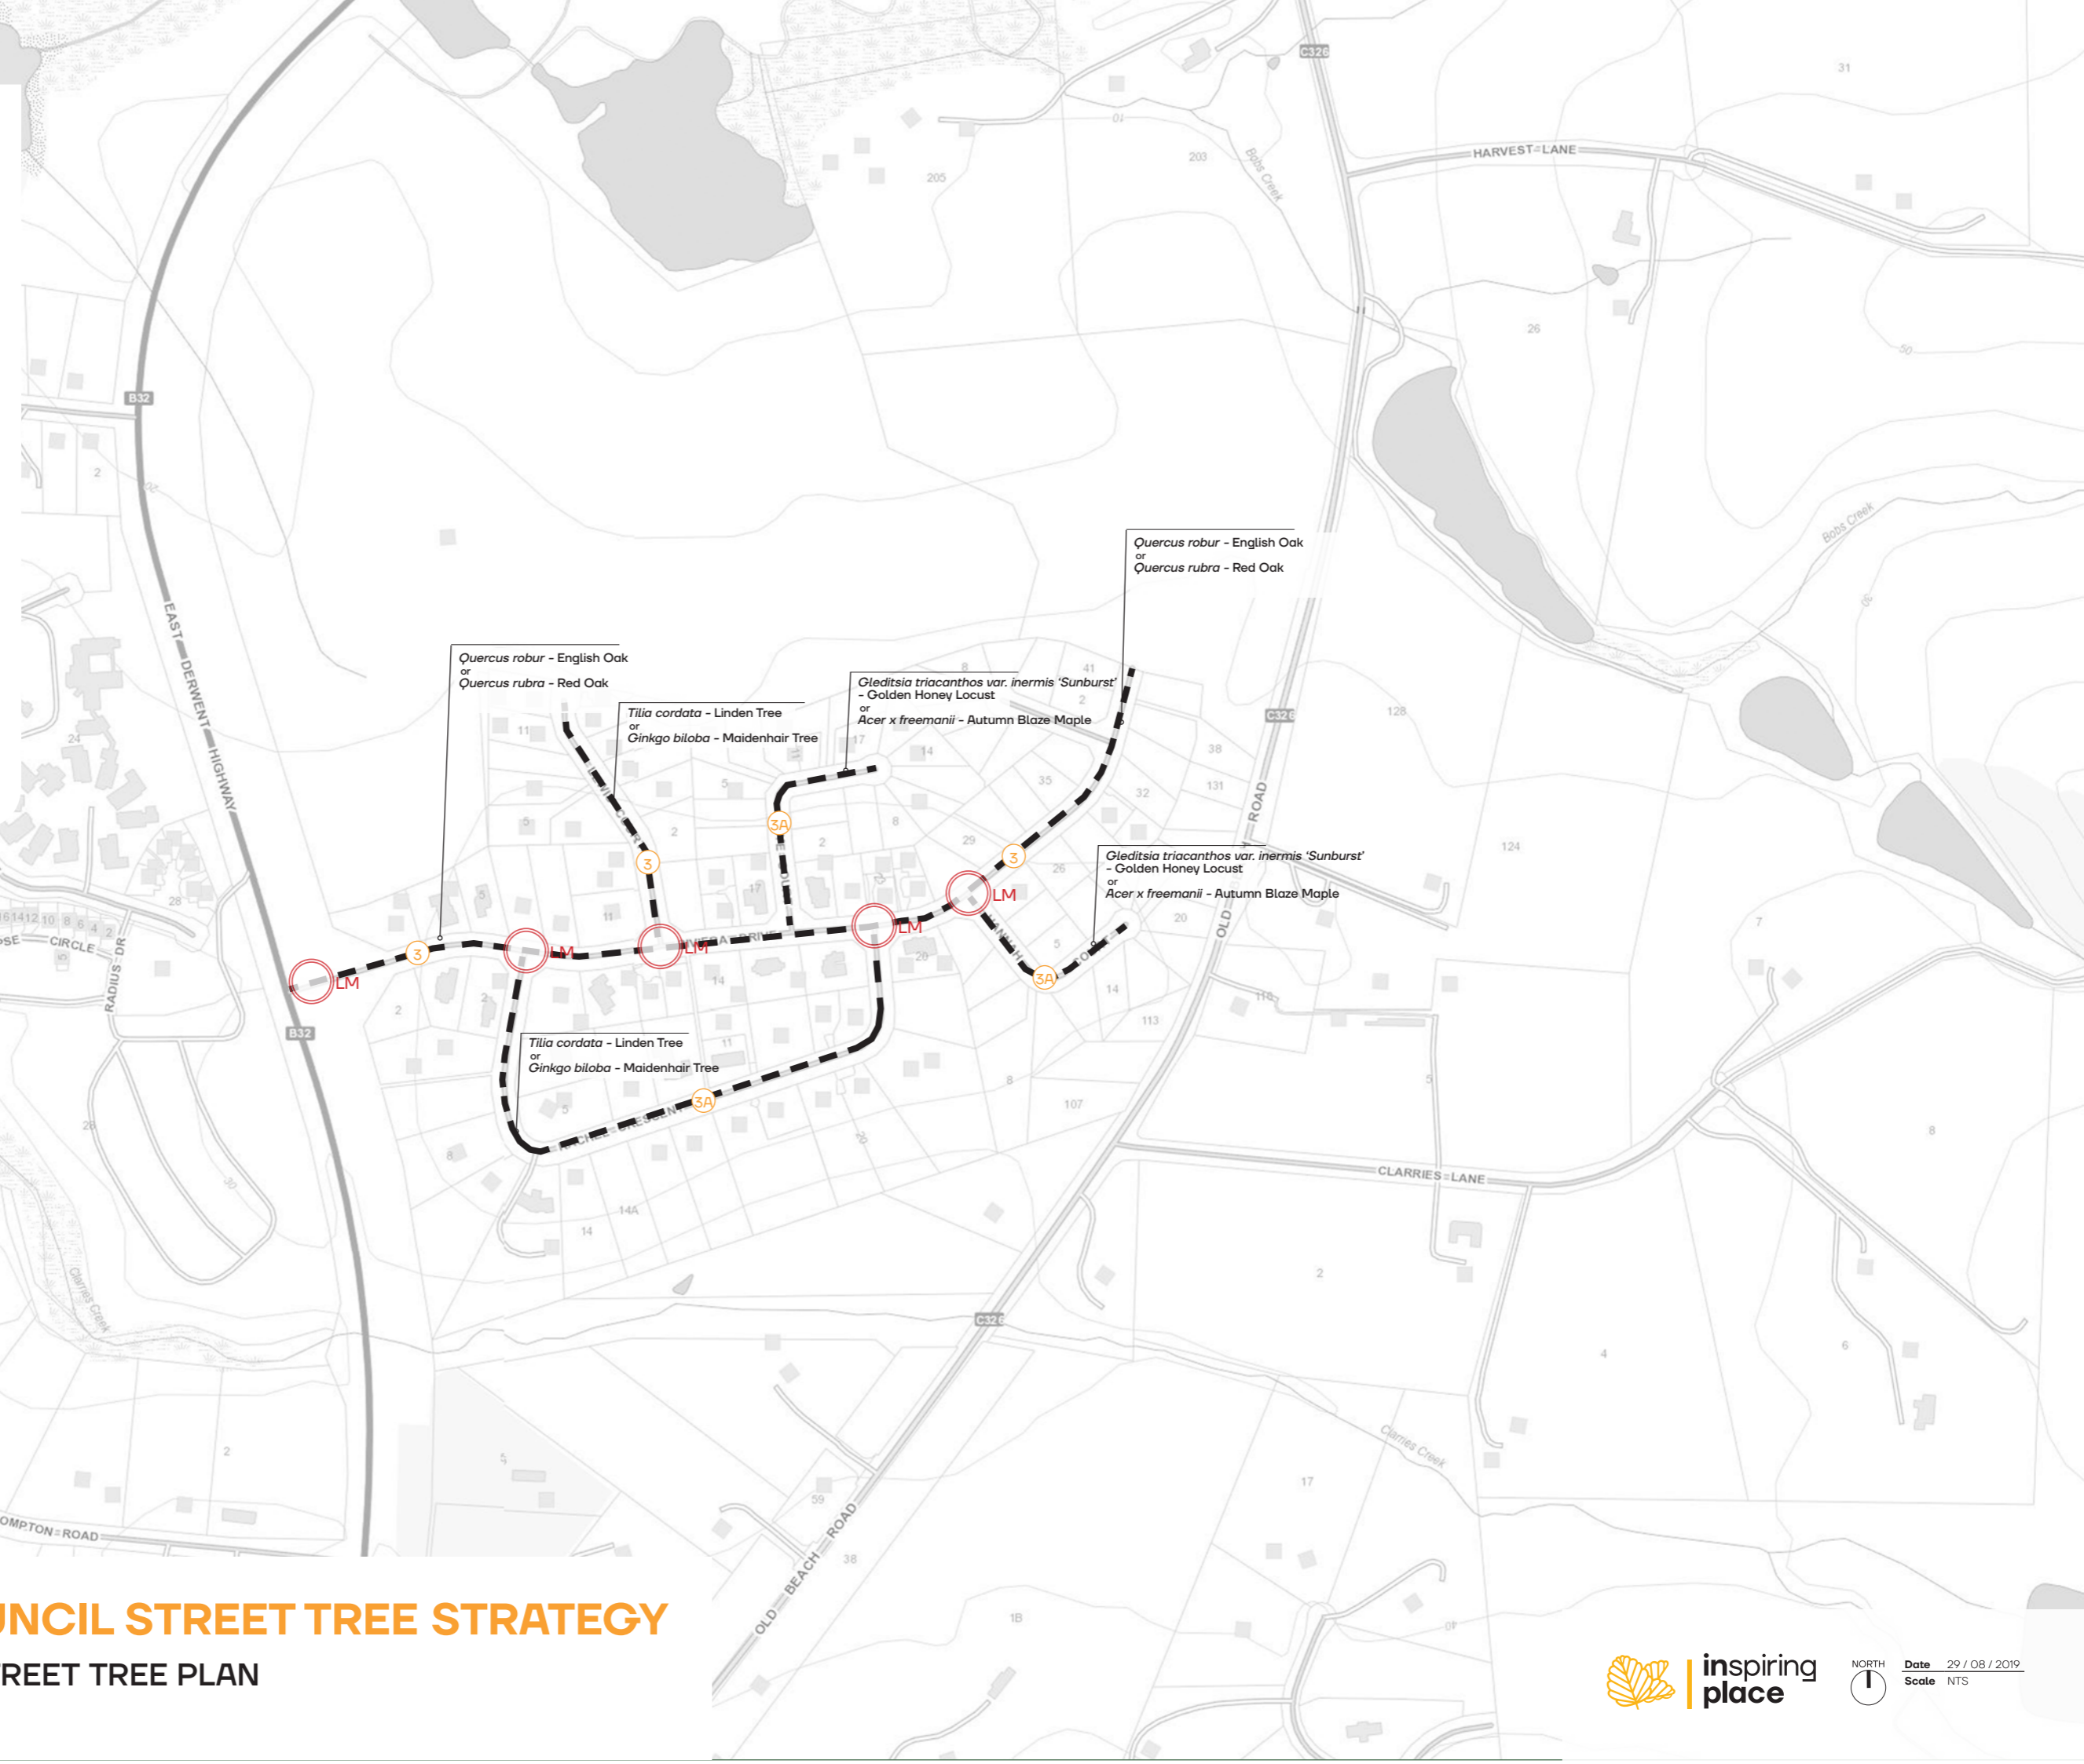

KEY

STREET TREE PLANTING PRIORITY

- HIGH PRIORITY
- - MEDIUM PRIORITY
- - - LOW PRIORITY

TREE SELECTION REFERENCE

- ① LARGE TREE SPECIES (10-20m)
- ① SMALL TREE SPECIES (<10m)
- ① FASTIGIATE TREE SPECIES (<15m)
- ○^{LM} LANDMARK TREE SPECIES (>20m)

Note:
*Refer to Street Tree Selection List for specified species
**Number refers to street type cross section. Refer to Indicative Street Cross sections
***Nominated species with two options shown only select one species for each road section. Do not mix species

BRIGHTON COUNCIL STREET TREE STRATEGY

L05 TIVOLI GREEN | STREET TREE PLAN