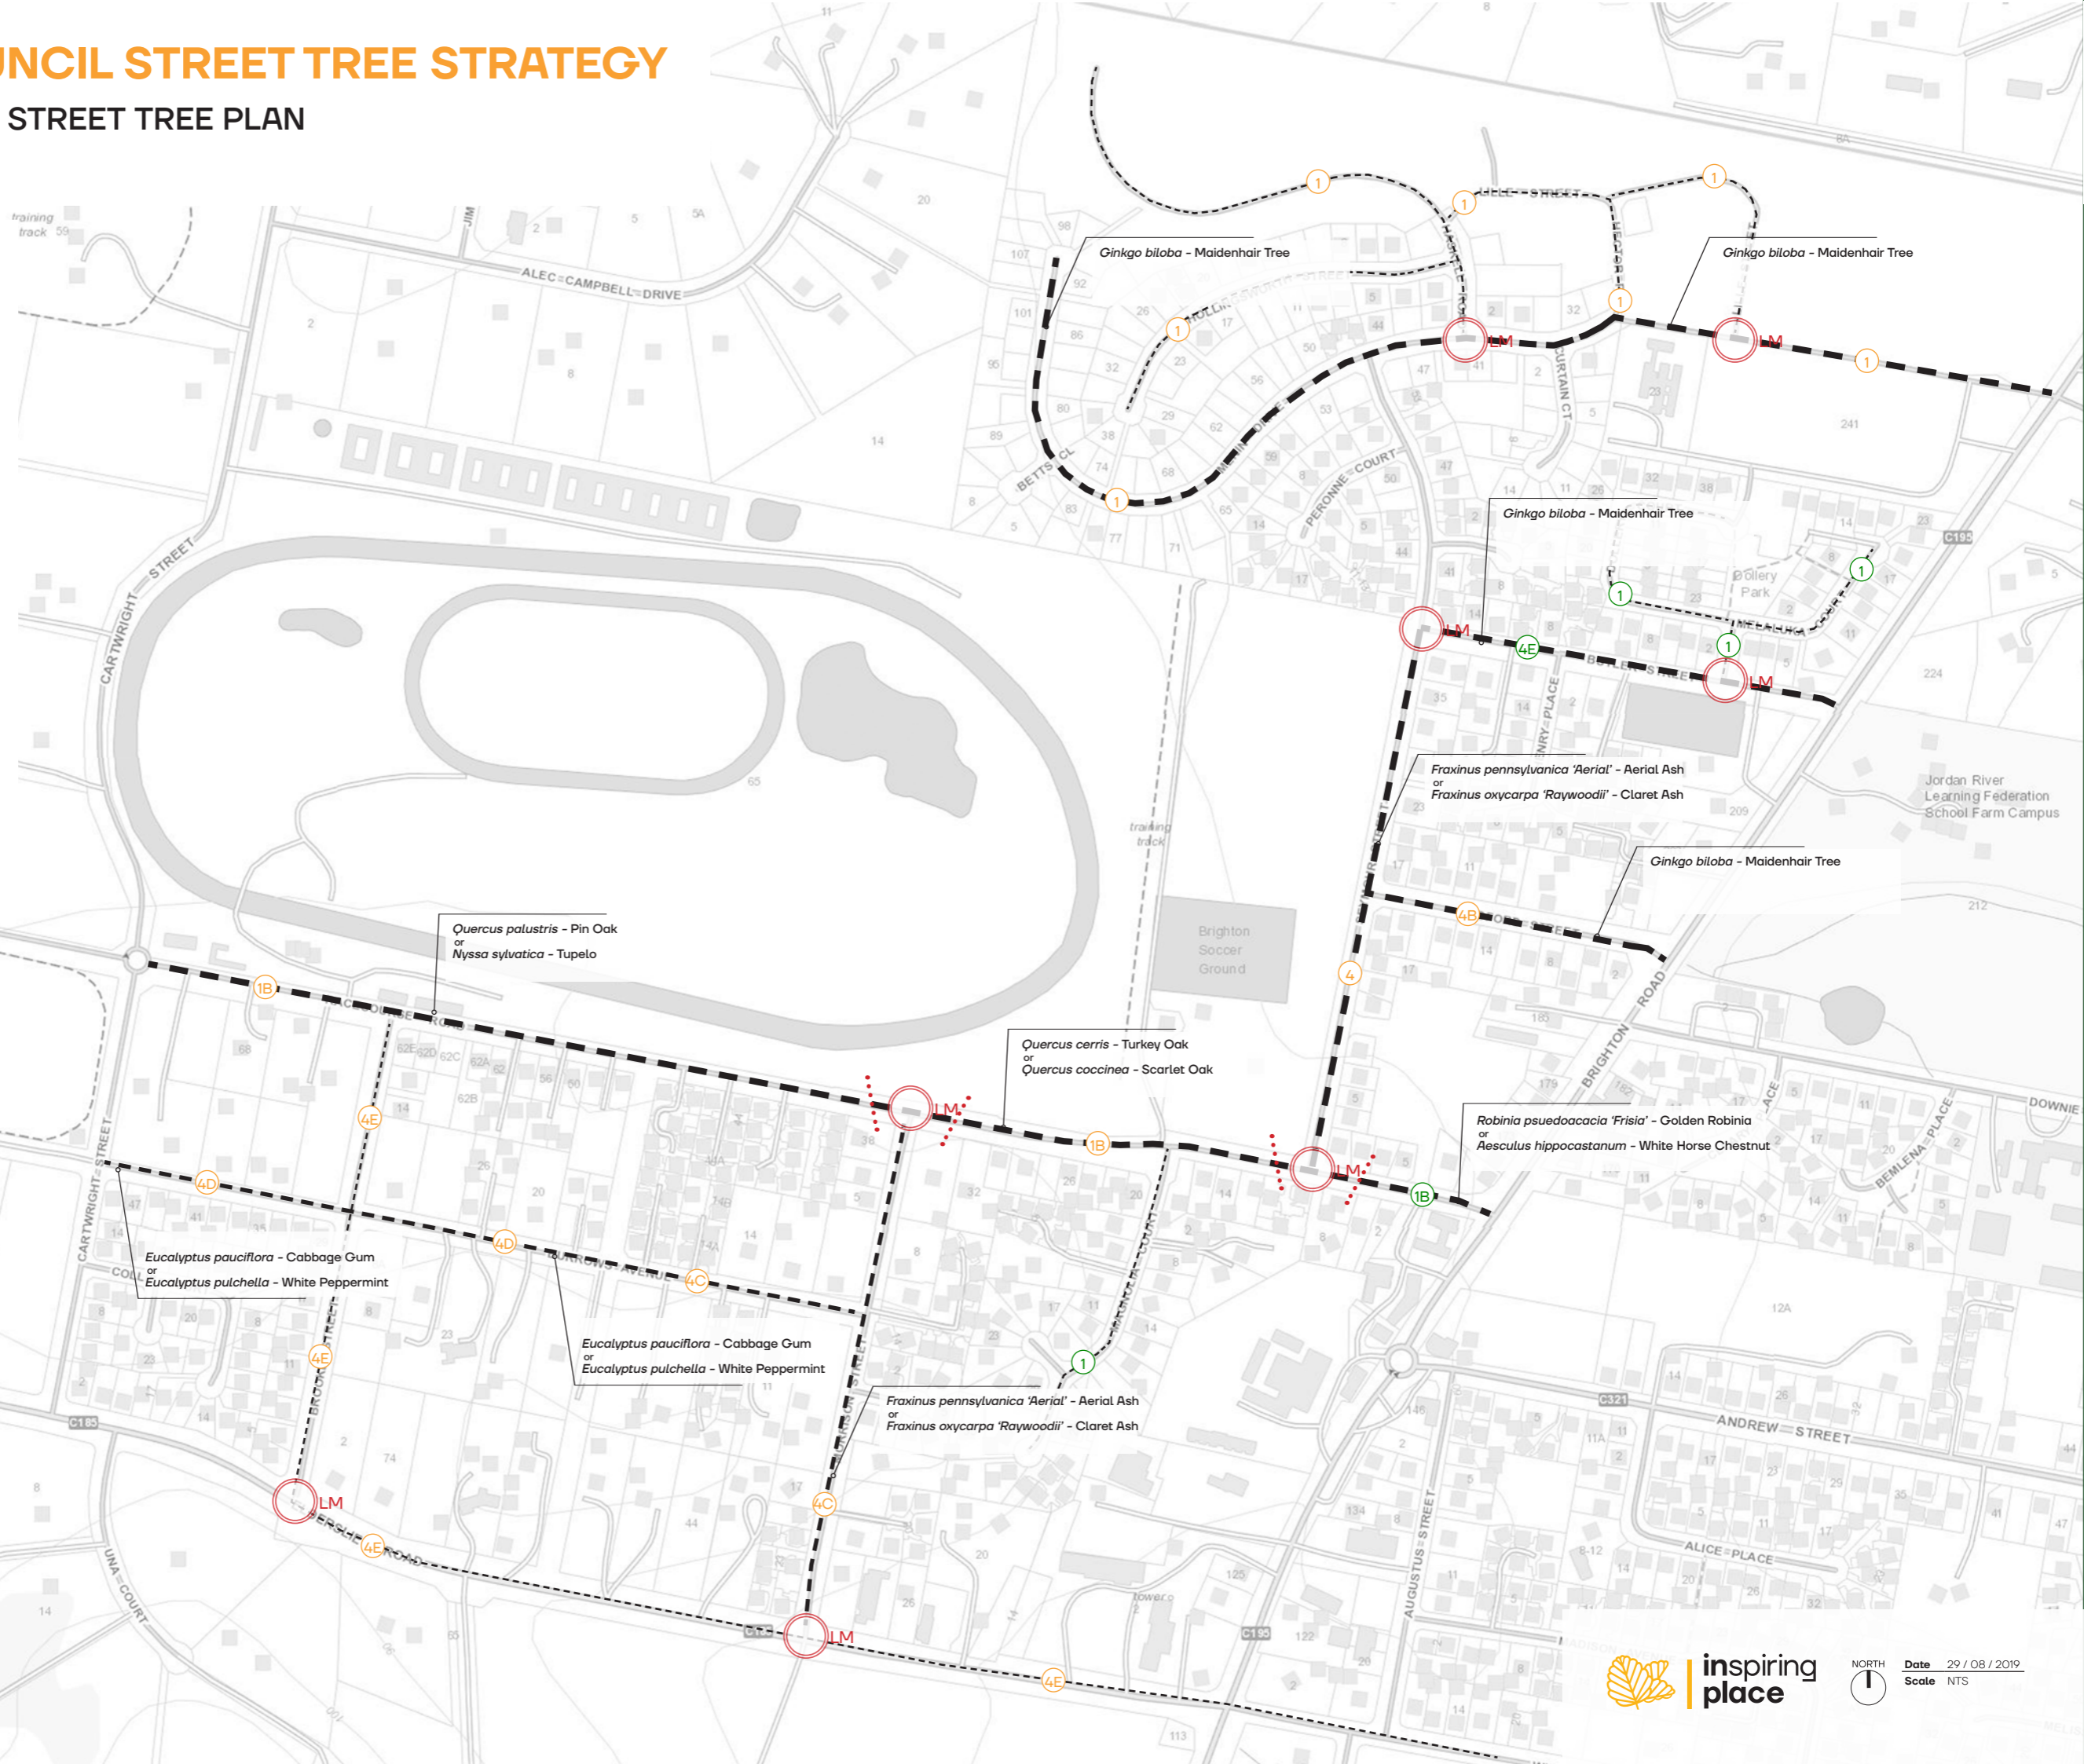

BRIGHTON COUNCIL STREET TREE STRATEGY

LO2 BRIGHTON WEST | STREET TREE PLAN

KEY

STREET TREE PLANTING PRIORITY

- HIGH PRIORITY
- MEDIUM PRIORITY
- LOW PRIORITY

TREE SELECTION REFERENCE

- LARGE TREE SPECIES (10-20m)
- SMALL TREE SPECIES (<10m)
- FASTIGIATE TREE SPECIES (<15m)
- LANDMARK TREE SPECIES (>20m)

Note:
*Refer to Street Tree Selection List for specified species

**Number refers to street type cross section.
Refer to Indicative Street Cross sections

***Nominated species with two options shown
only select one species for each road section.
Do not mix species