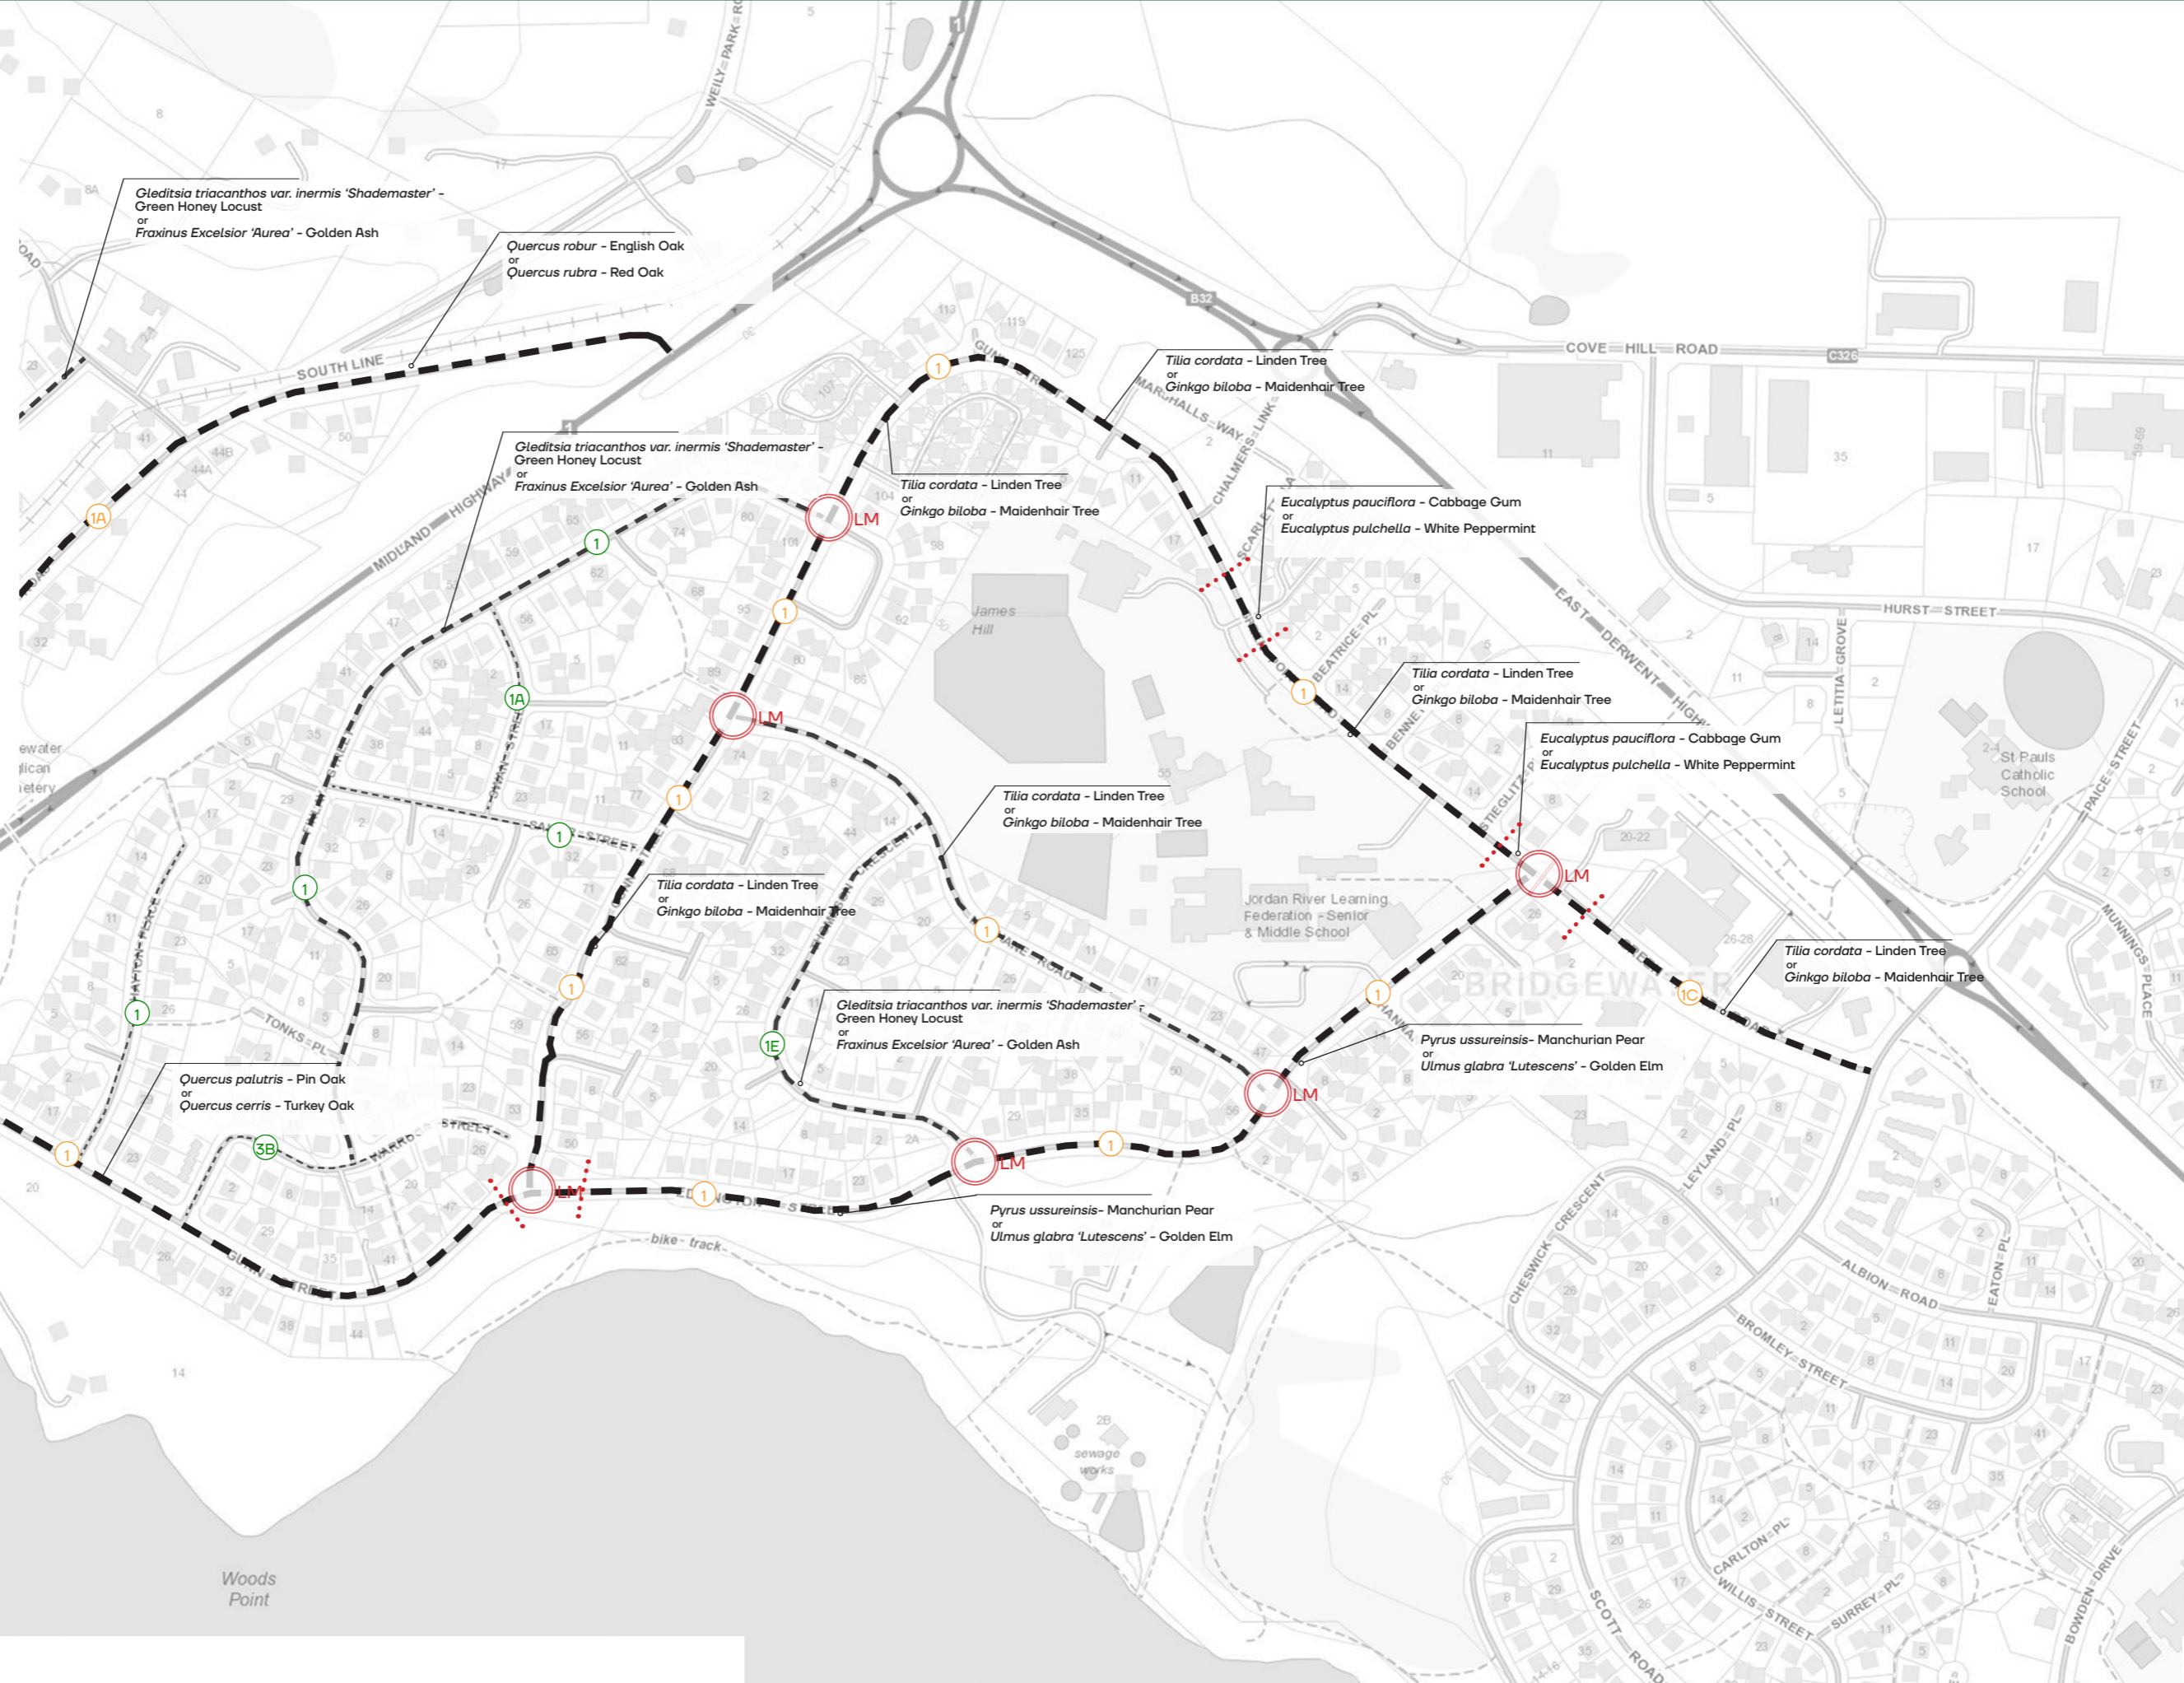

KEY

STREET TREE PLANTING PRIORITY

- HIGH PRIORITY
- MEDIUM PRIORITY
- LOW PRIORITY

TREE SELECTION REFERENCE

- LARGE TREE SPECIES (10-20m)
- SMALL TREE SPECIES (<10m)
- FASTIGIATE TREE SPECIES (<15m)
- LANDMARK TREE SPECIES (>20m)

Note:
*Refer to Street Tree Selection List for specified species

**Number refers to street type cross section. Refer to Indicative Street Cross sections

***Nominated species with two options shown only select one species for each road section. Do not mix species

BRIGHTON COUNCIL STREET TREE STRATEGY

L10 BRIDGEWATER WEST | STREET TREE PLAN