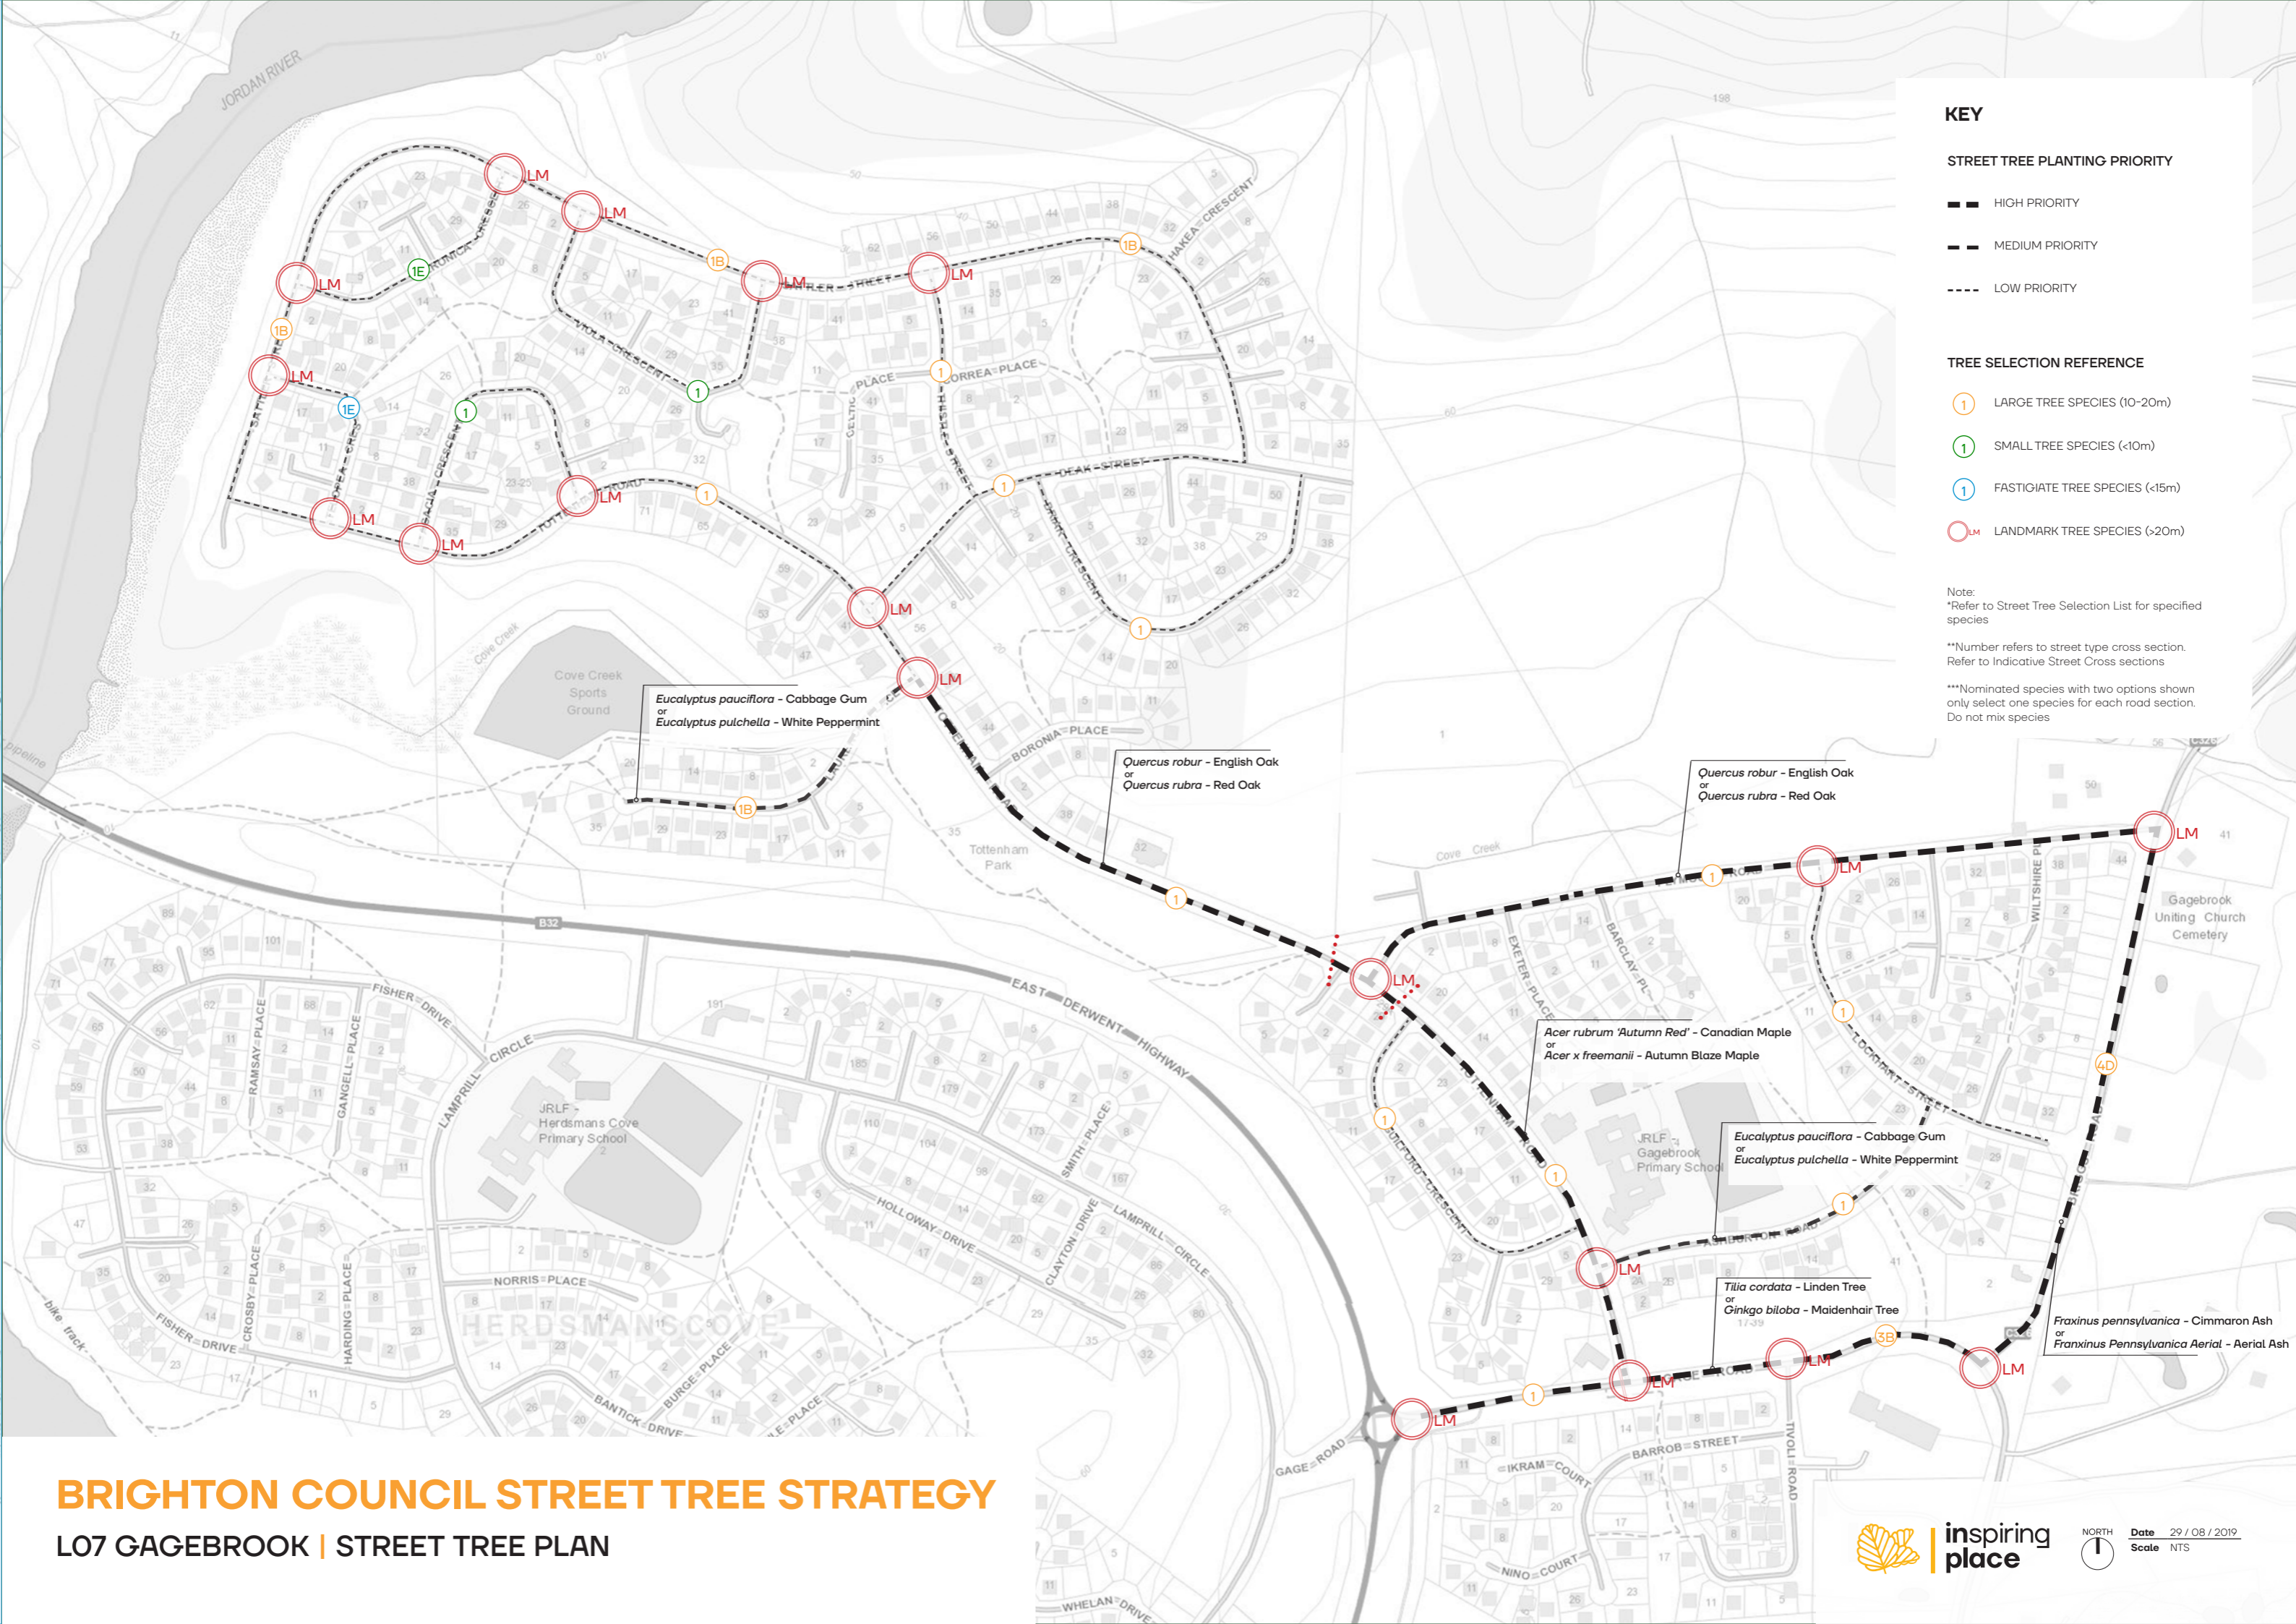

\*\*\*Nominated species with two options shown only select one species for each road section. Do not mix species

**BRIGHTON COUNCIL STREET TREE STRATEGY**

**LO6 HERDSMAN COVE | STREET TREE PLAN**

**KEY**

**STREET TREE PLANTING PRIORITY**

- HIGH PRIORITY
- - MEDIUM PRIORITY
- - - LOW PRIORITY

**TREE SELECTION REFERENCE**

- ① LARGE TREE SPECIES (10-20m)
- ① SMALL TREE SPECIES (<10m)
- ① FASTIGIATE TREE SPECIES (<15m)
- LM LANDMARK TREE SPECIES (>20m)

**BRIGHTON COUNCIL STREET TREE STRATEGY**

**L07 GAGEBROOK | STREET TREE PLAN**

**KEY**

**STREET TREE PLANTING PRIORITY**

-  HIGH PRIORITY
-  MEDIUM PRIORITY
-  LOW PRIORITY

**TREE SELECTION REFERENCE**

-  LARGE TREE SPECIES (10-20m)
-  SMALL TREE SPECIES (<10m)
-  FASTIGIATE TREE SPECIES (<15m)
-  LANDMARK TREE SPECIES (>20m)