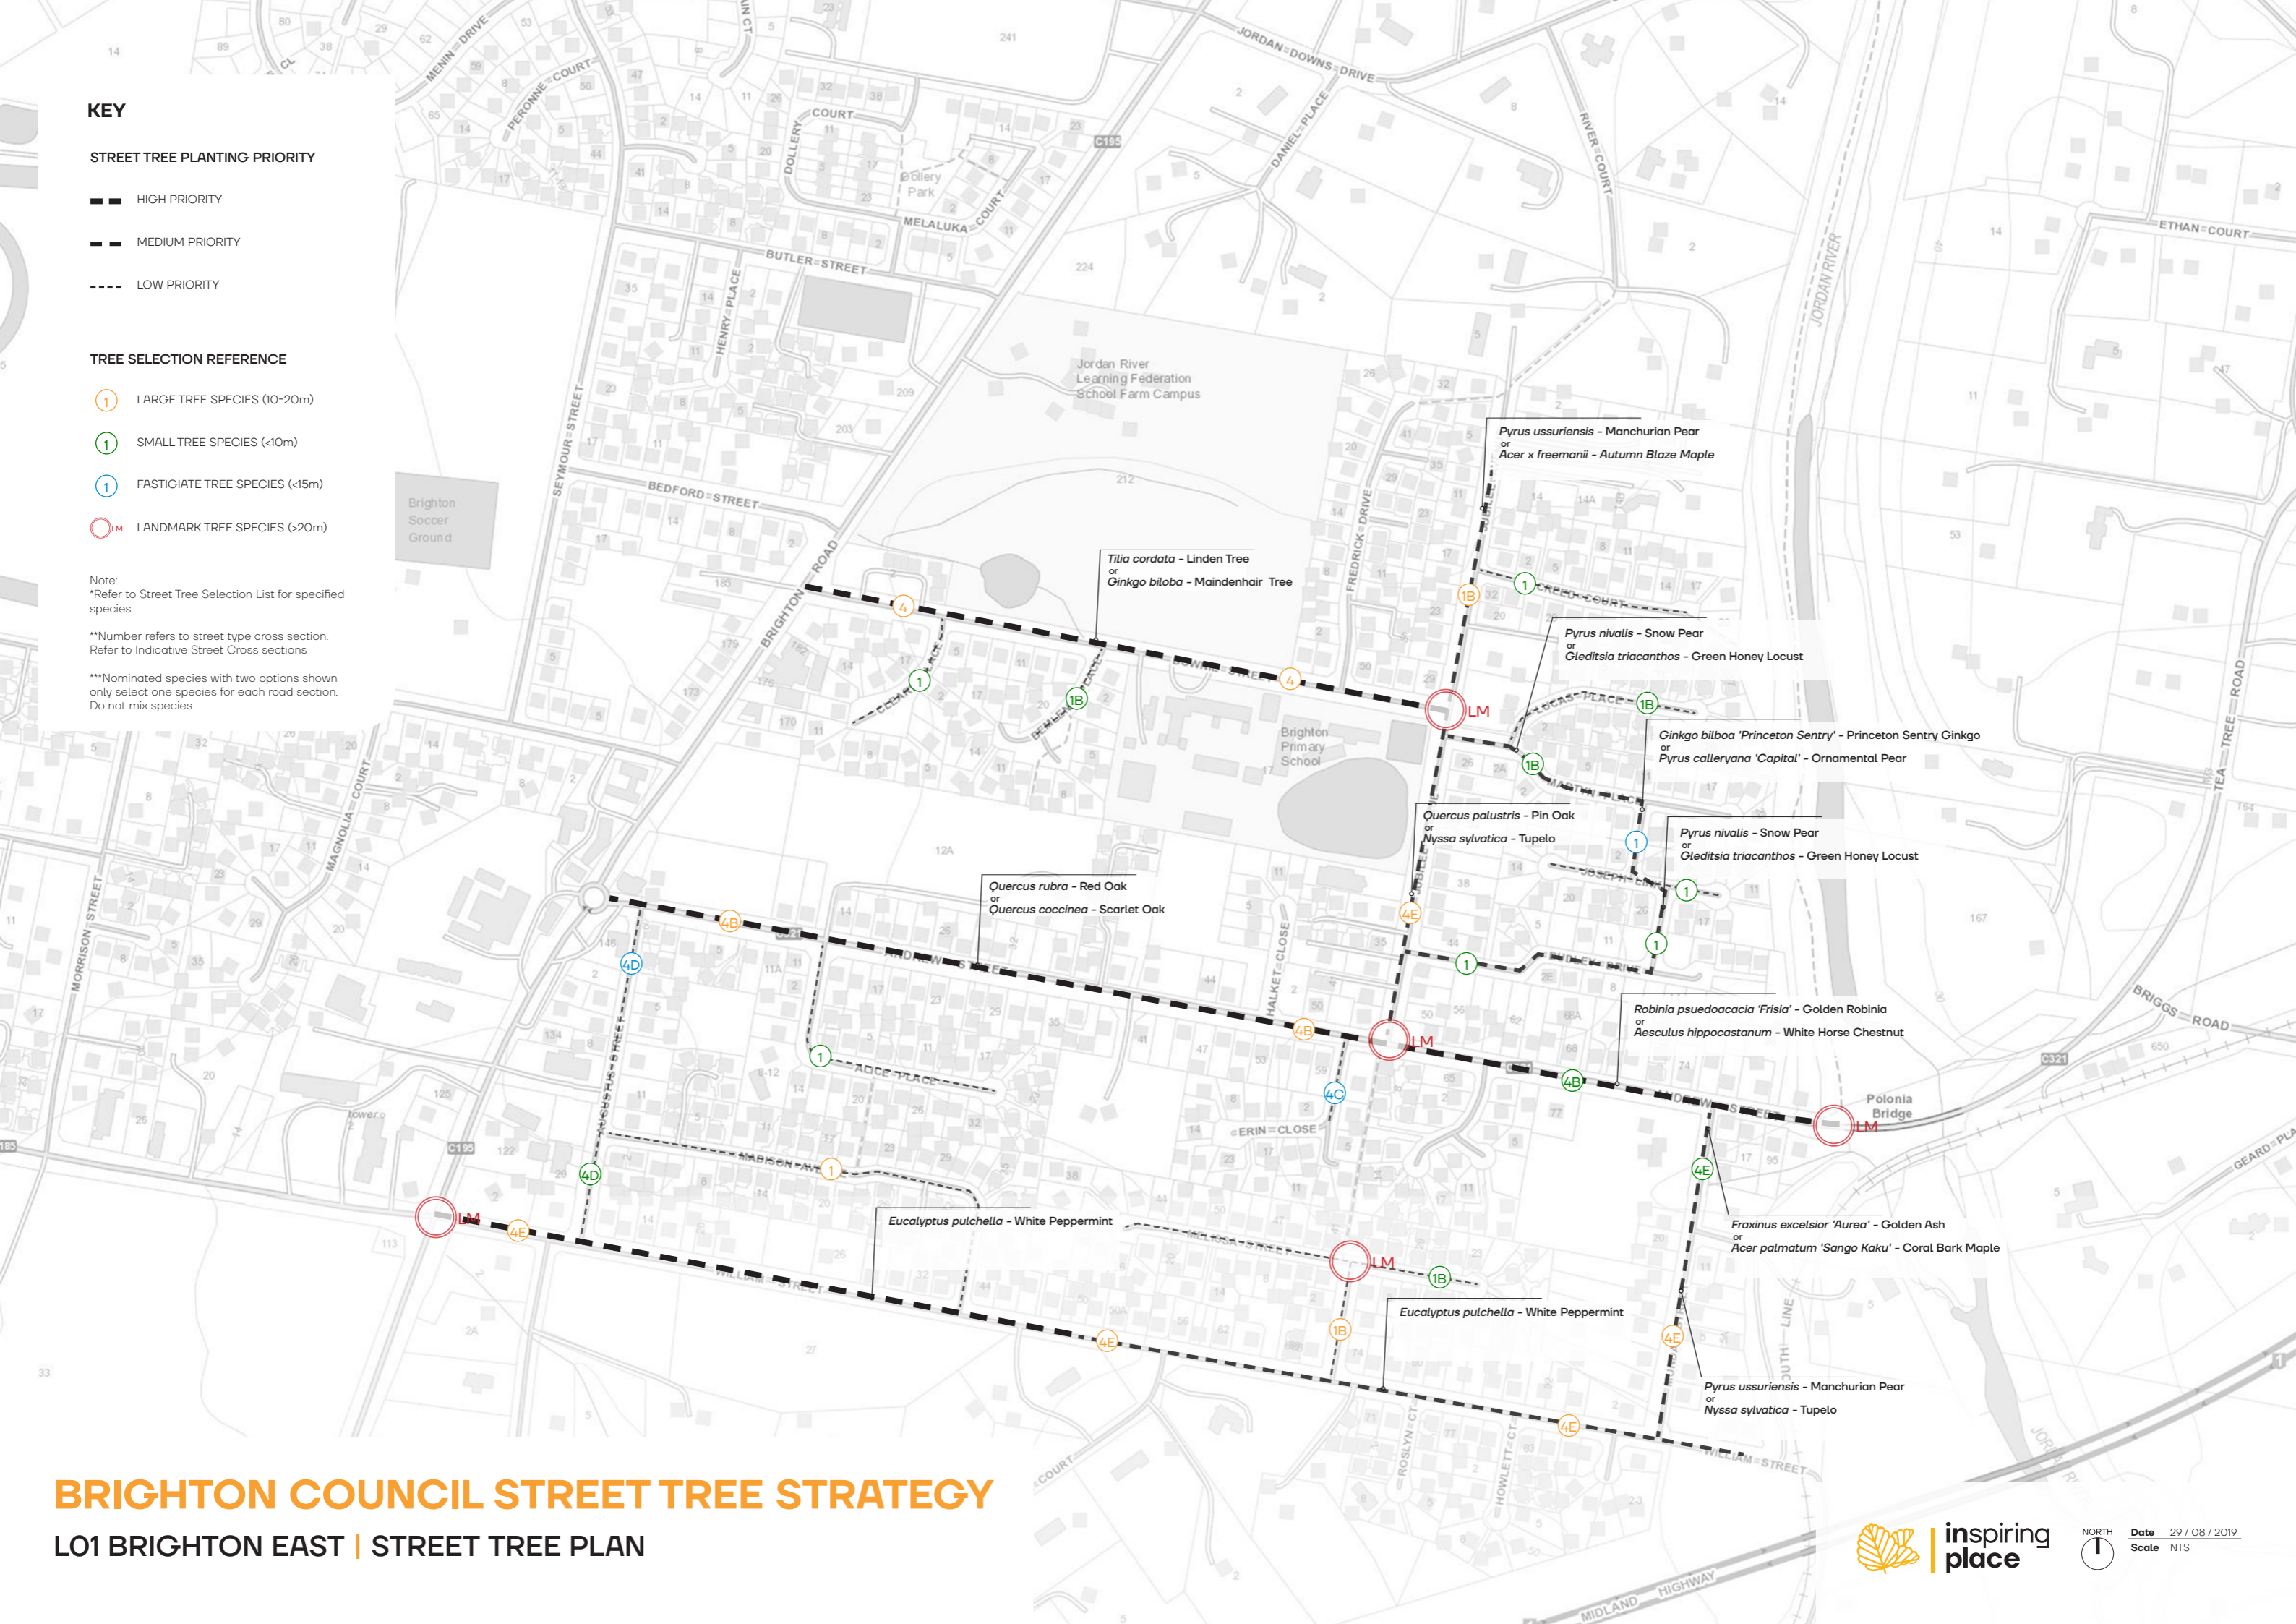

KEY

STREET TREE PLANTING PRIORITY

- HIGH PRIORITY
- MEDIUM PRIORITY
- LOW PRIORITY

TREE SELECTION REFERENCE

- LARGE TREE SPECIES (10-20m)
- SMALL TREE SPECIES (<10m)
- FASTIGIATE TREE SPECIES (<15m)
- LANDMARK TREE SPECIES (>20m)

Note:
*Refer to Street Tree Selection List for specified species

**Number refers to street type cross section. Refer to Indicative Street Cross sections

***Nominated species with two options shown only select one species for each road section. Do not mix species

BRIGHTON COUNCIL STREET TREE STRATEGY
L01 BRIGHTON EAST | STREET TREE PLAN