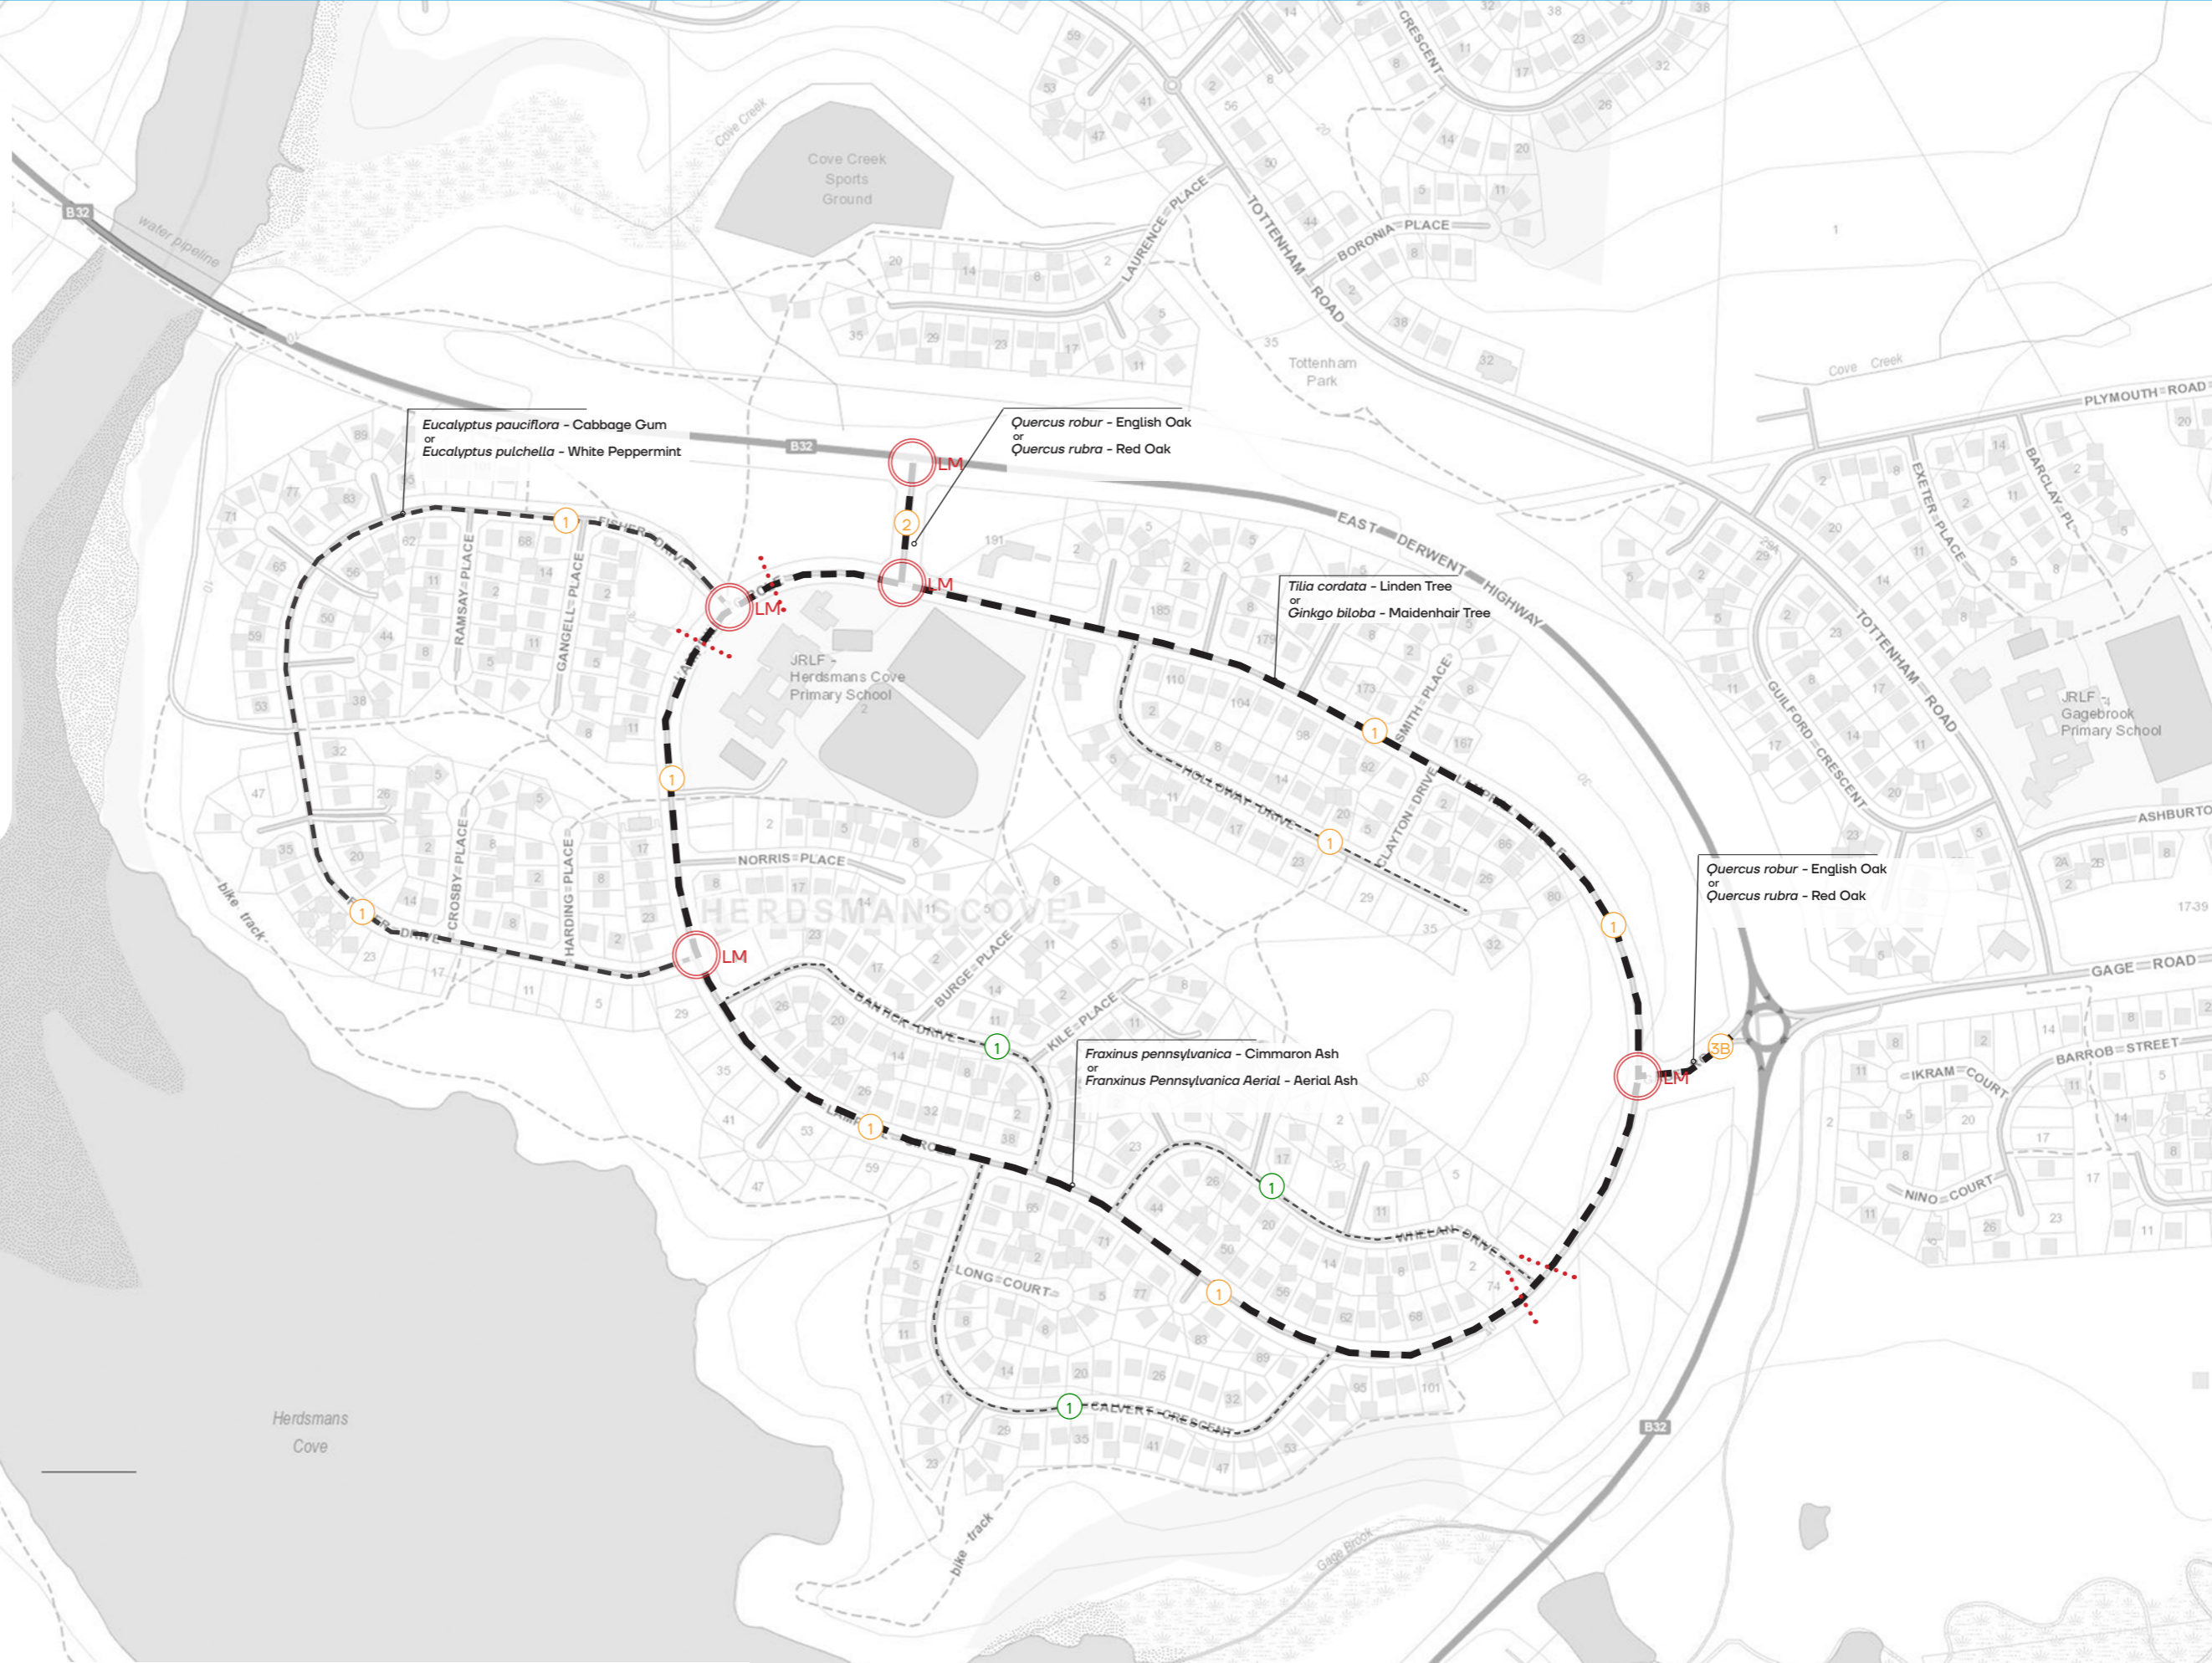

KEY

STREET TREE PLANTING PRIORITY

- HIGH PRIORITY
- - MEDIUM PRIORITY
- - - LOW PRIORITY

TREE SELECTION REFERENCE

- ① LARGE TREE SPECIES (10-20m)
- ① SMALL TREE SPECIES (<10m)
- ① FASTIGIATE TREE SPECIES (<15m)
- LM LANDMARK TREE SPECIES (>20m)

Note:
*Refer to Street Tree Selection List for specified species

**Number refers to street type cross section. Refer to Indicative Street Cross sections

***Nominated species with two options shown only select one species for each road section. Do not mix species

BRIGHTON COUNCIL STREET TREE STRATEGY

LO6 HERDSMAN COVE | STREET TREE PLAN