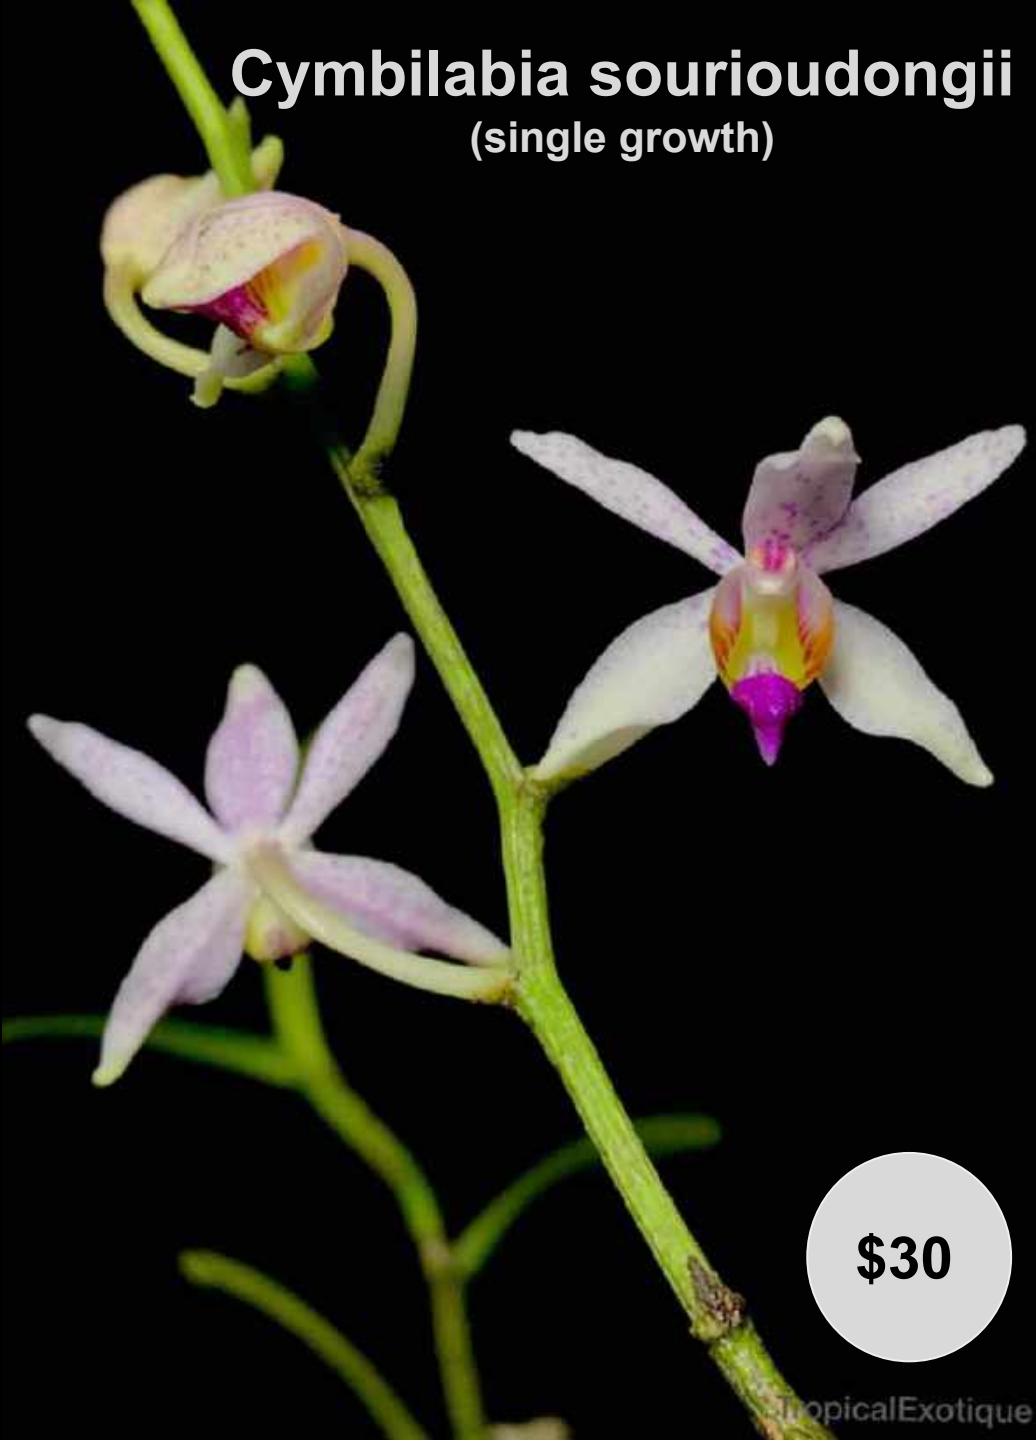

TropicalExotique

Corybas fornicatus

(single bulb)

\$35

Corybas pictus
(single bulb)

\$35

\$35

Cylindrolobus alboluteus
(seedling size)

TropicalExotique

Cymbidium erythrostylum
(seedling size)

\$25

Cymbidium wadae
(single growth)

\$65

Cymbilabia sourioudongii

(single growth)

\$30

TropicalExotique

Cynorkis angustipetala

(single bulb)

\$35

TropicalExotique

TropicalExotique

Cystorchis variegata
(single growth)

\$30

\$30

Dendrobium aberrans
(blooming size)

\$30

Dendrobium albosanguineum

(blooming size)

\$25

Dendrobium aloifolium
(blooming size)

Dendrobium annae
(blooming size)