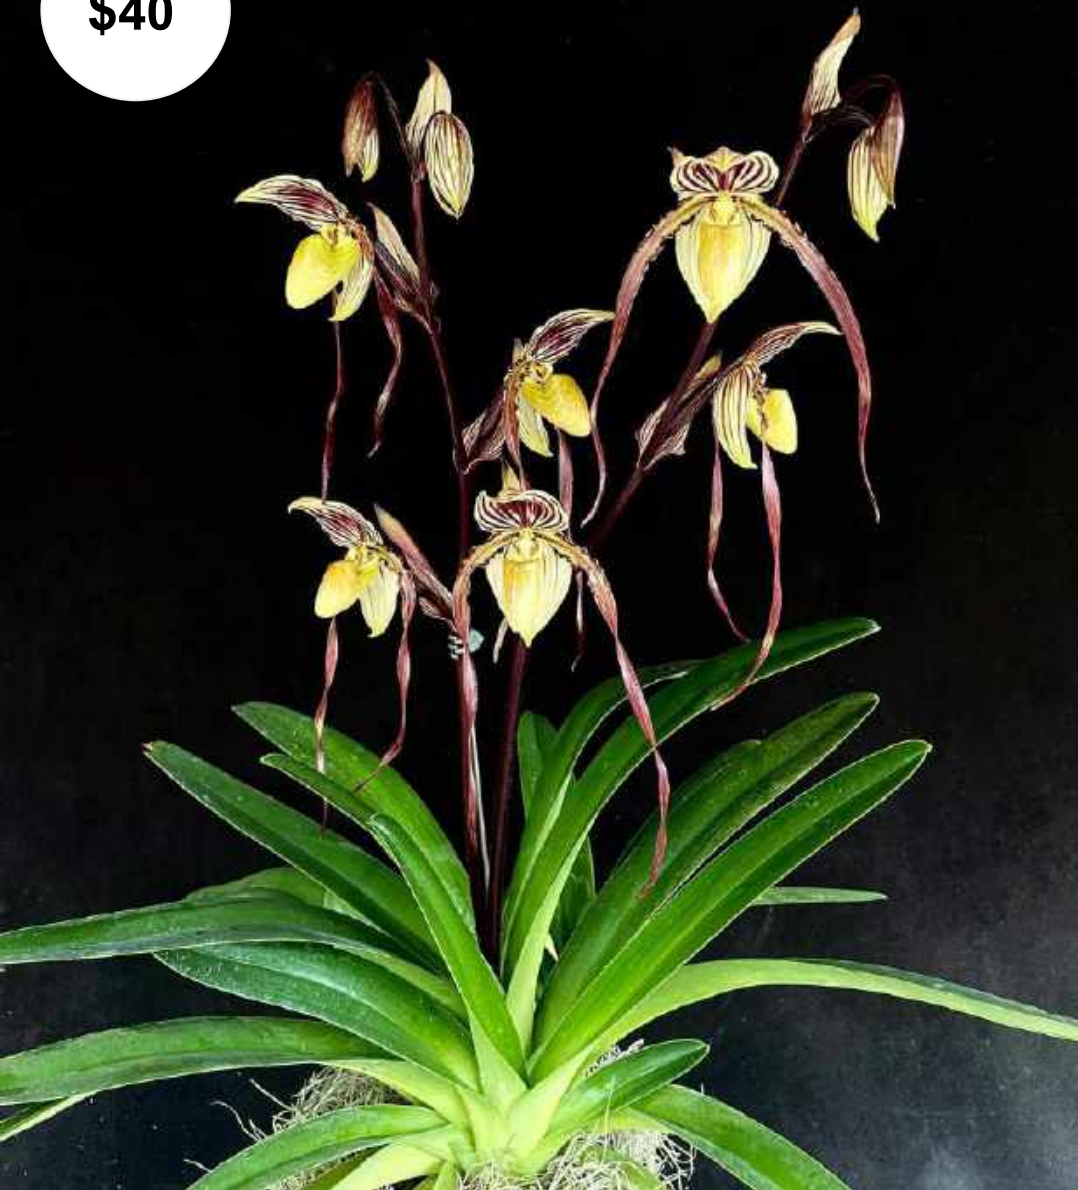

\$65

TropicalExotique

**Paphiopedilum charlesworthii forma alba
(small seedling size)**

Paphiopedilum exul
(multigrowth)

\$50

\$40

**Paphiopedilum Macabe"bigguy" x black current
FlamArrow power petals" 86-53-1 Hswinying Web
Hswinying WebTaka'53' x Paph. Hung sheng red Apple
3994 x shadow x night shadow wild Thing 2892
(blooming size)**

Paphiopedilum philippinense

(single growth plant)

\$40

Paphiopedilum thaianum
(single growth plant)

\$45

Paphiopedilum tigrinum
(single growth plant)

\$80

A photograph of a Papilionanthe hookeriana orchid plant. The plant features several upright, thin, green stems. The flowers are light purple with a darker purple, speckled pattern on the lower lip. Some flowers are fully open, while others are in bud. The background is a soft, out-of-focus green.