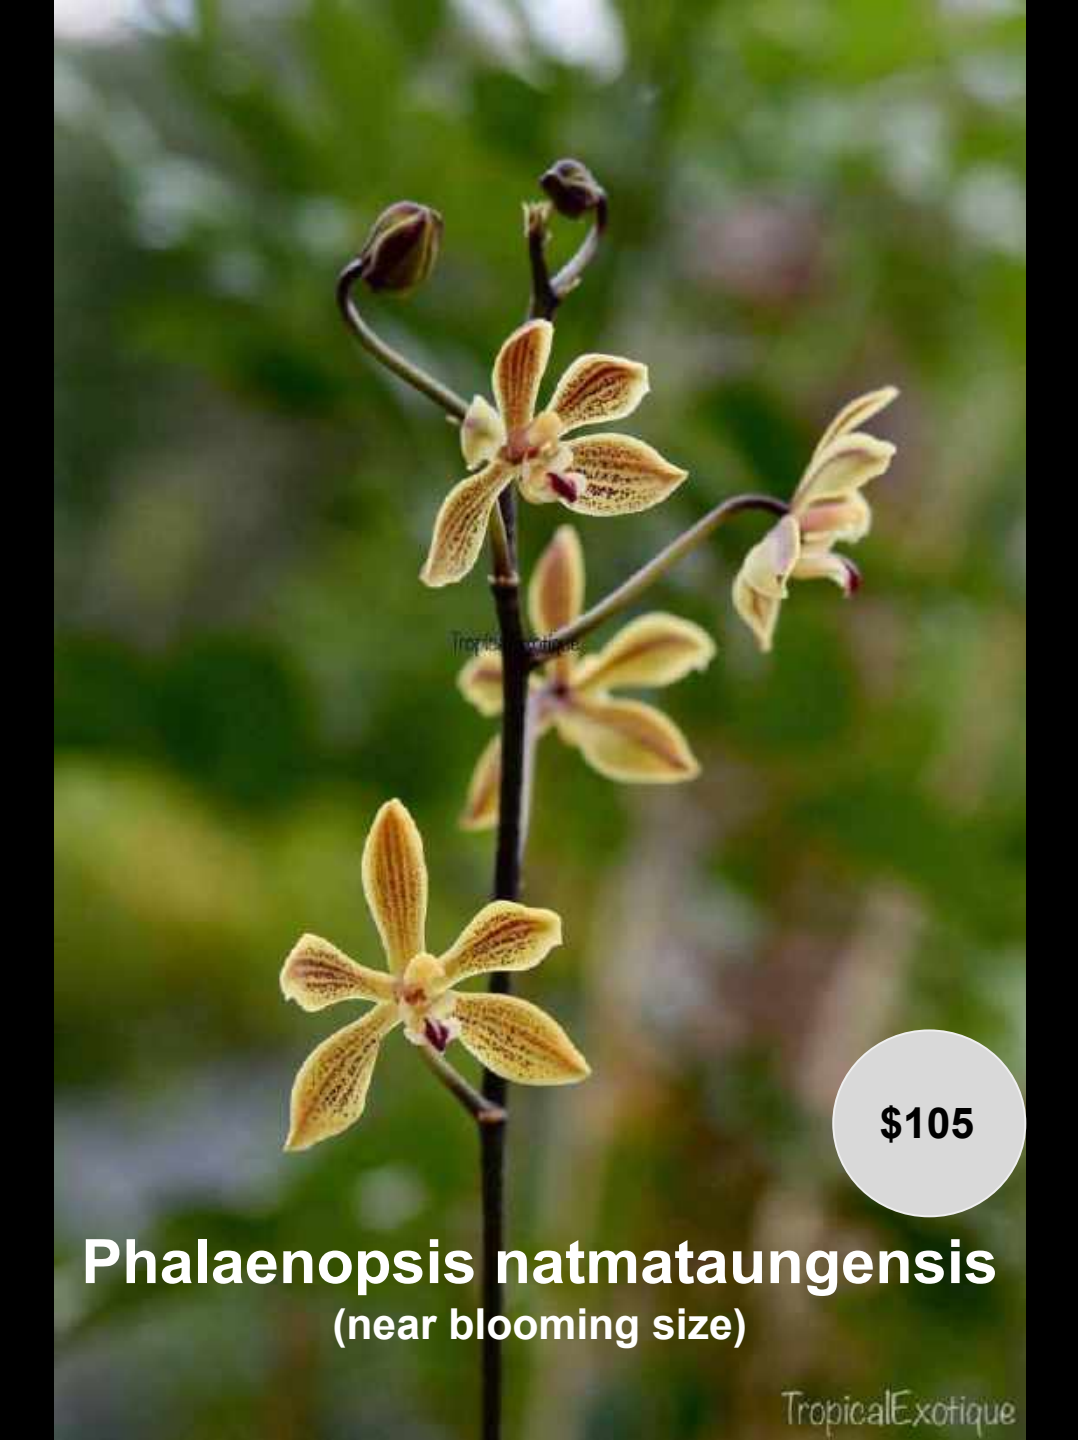

TropicalExotique

$105

Phalaenopsis natmataungensis
(near blooming size)

TropicalExotique