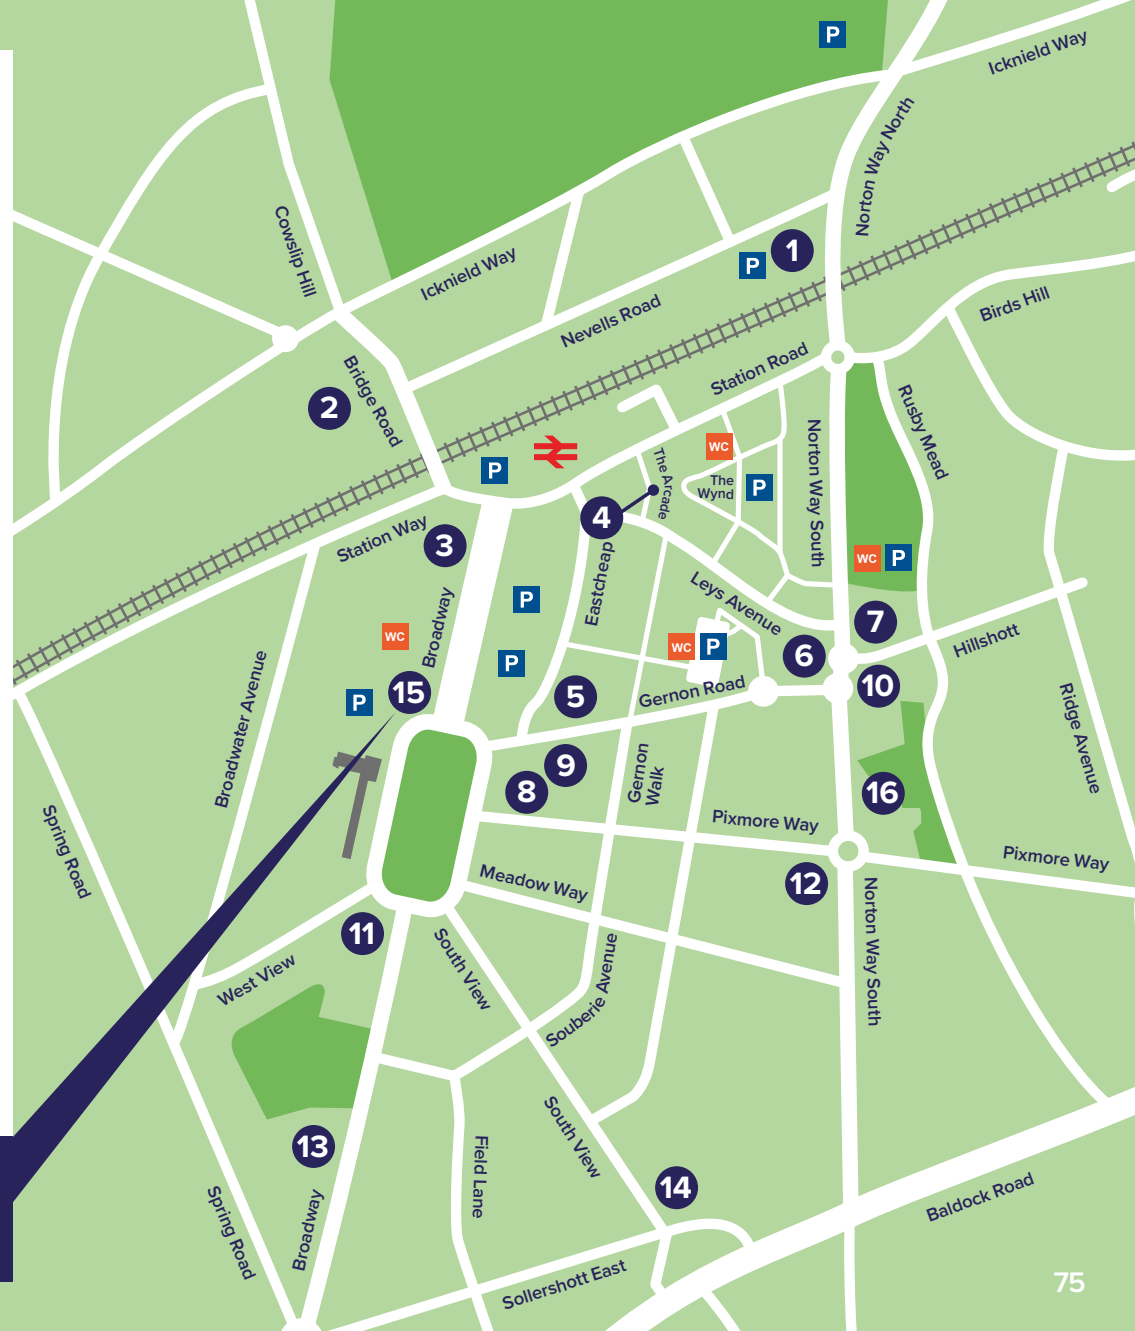

TOWN CENTRE MAP

- 1** The Settlement
 - 2** Spirella Ballroom
 - 3** Broadway Hotel
 - 4** Broadway Studio & Gallery
 - 5** Broadway Cinema & Theatre
 - 6** Letchworth Free Church Hall
 - 7** Mrs Elizabeth Howard Memorial Hall
 - 8** St Hugh of Lincoln Church
 - 9** Brotherhood Hall
 - 10** Howard Garden Social and Day Care Centre
 - 11** St. Michael's Church Hall
 - 12** Central Methodist Church Hall
 - 13** St Francis College
 - 14** Howgills
 - 15** One Garden City
Home to Discover Letchworth, the Heritage Advisory Team and the Heritage Foundation
 - 16** International Garden Cities Institute
- P** Car Park
- wc** Public Toilets
-  Railway Station
- Please check opening times of Car Parks and Public Toilets before visiting