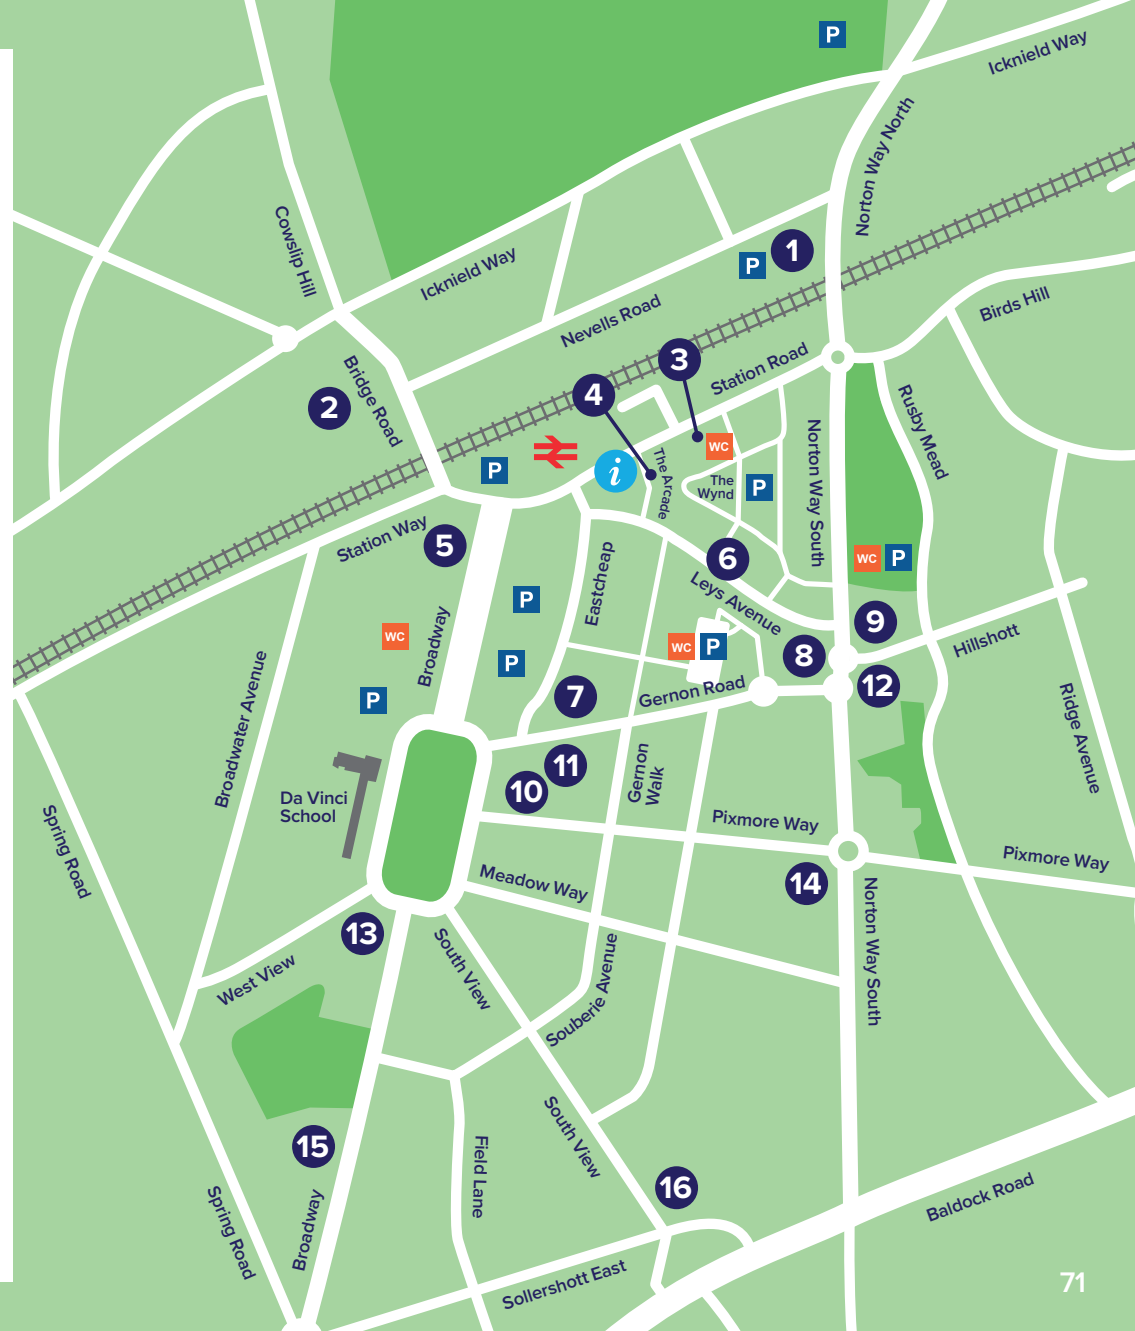

TOWN CENTRE MAP

- 1 The Settlement
- 2 Spirella Ballroom
- 3 Heritage Advisory Centre
- 4 Community Museum
- 5 Broadway Hotel
- 6 Broadway Studio and Gallery
- 7 Broadway Cinema and Theatre
- 8 Letchworth Free Church Hall
- 9 Mrs Elizabeth Howard Memorial Hall
- 10 St Hugh of Lincoln Church
- 11 Brotherhood Hall
- 12 Howard Garden Social and Day Care Centre
- 13 St. Michael's Church Hall
- 14 Central Methodist Church Hall
- 15 St Francis College
- 16 Howgills
- Local & Tourist Information Centre
- Car Park
- Public Toilets
- Railway Station

Please check opening times of Car Parks and Public Toilets before visiting