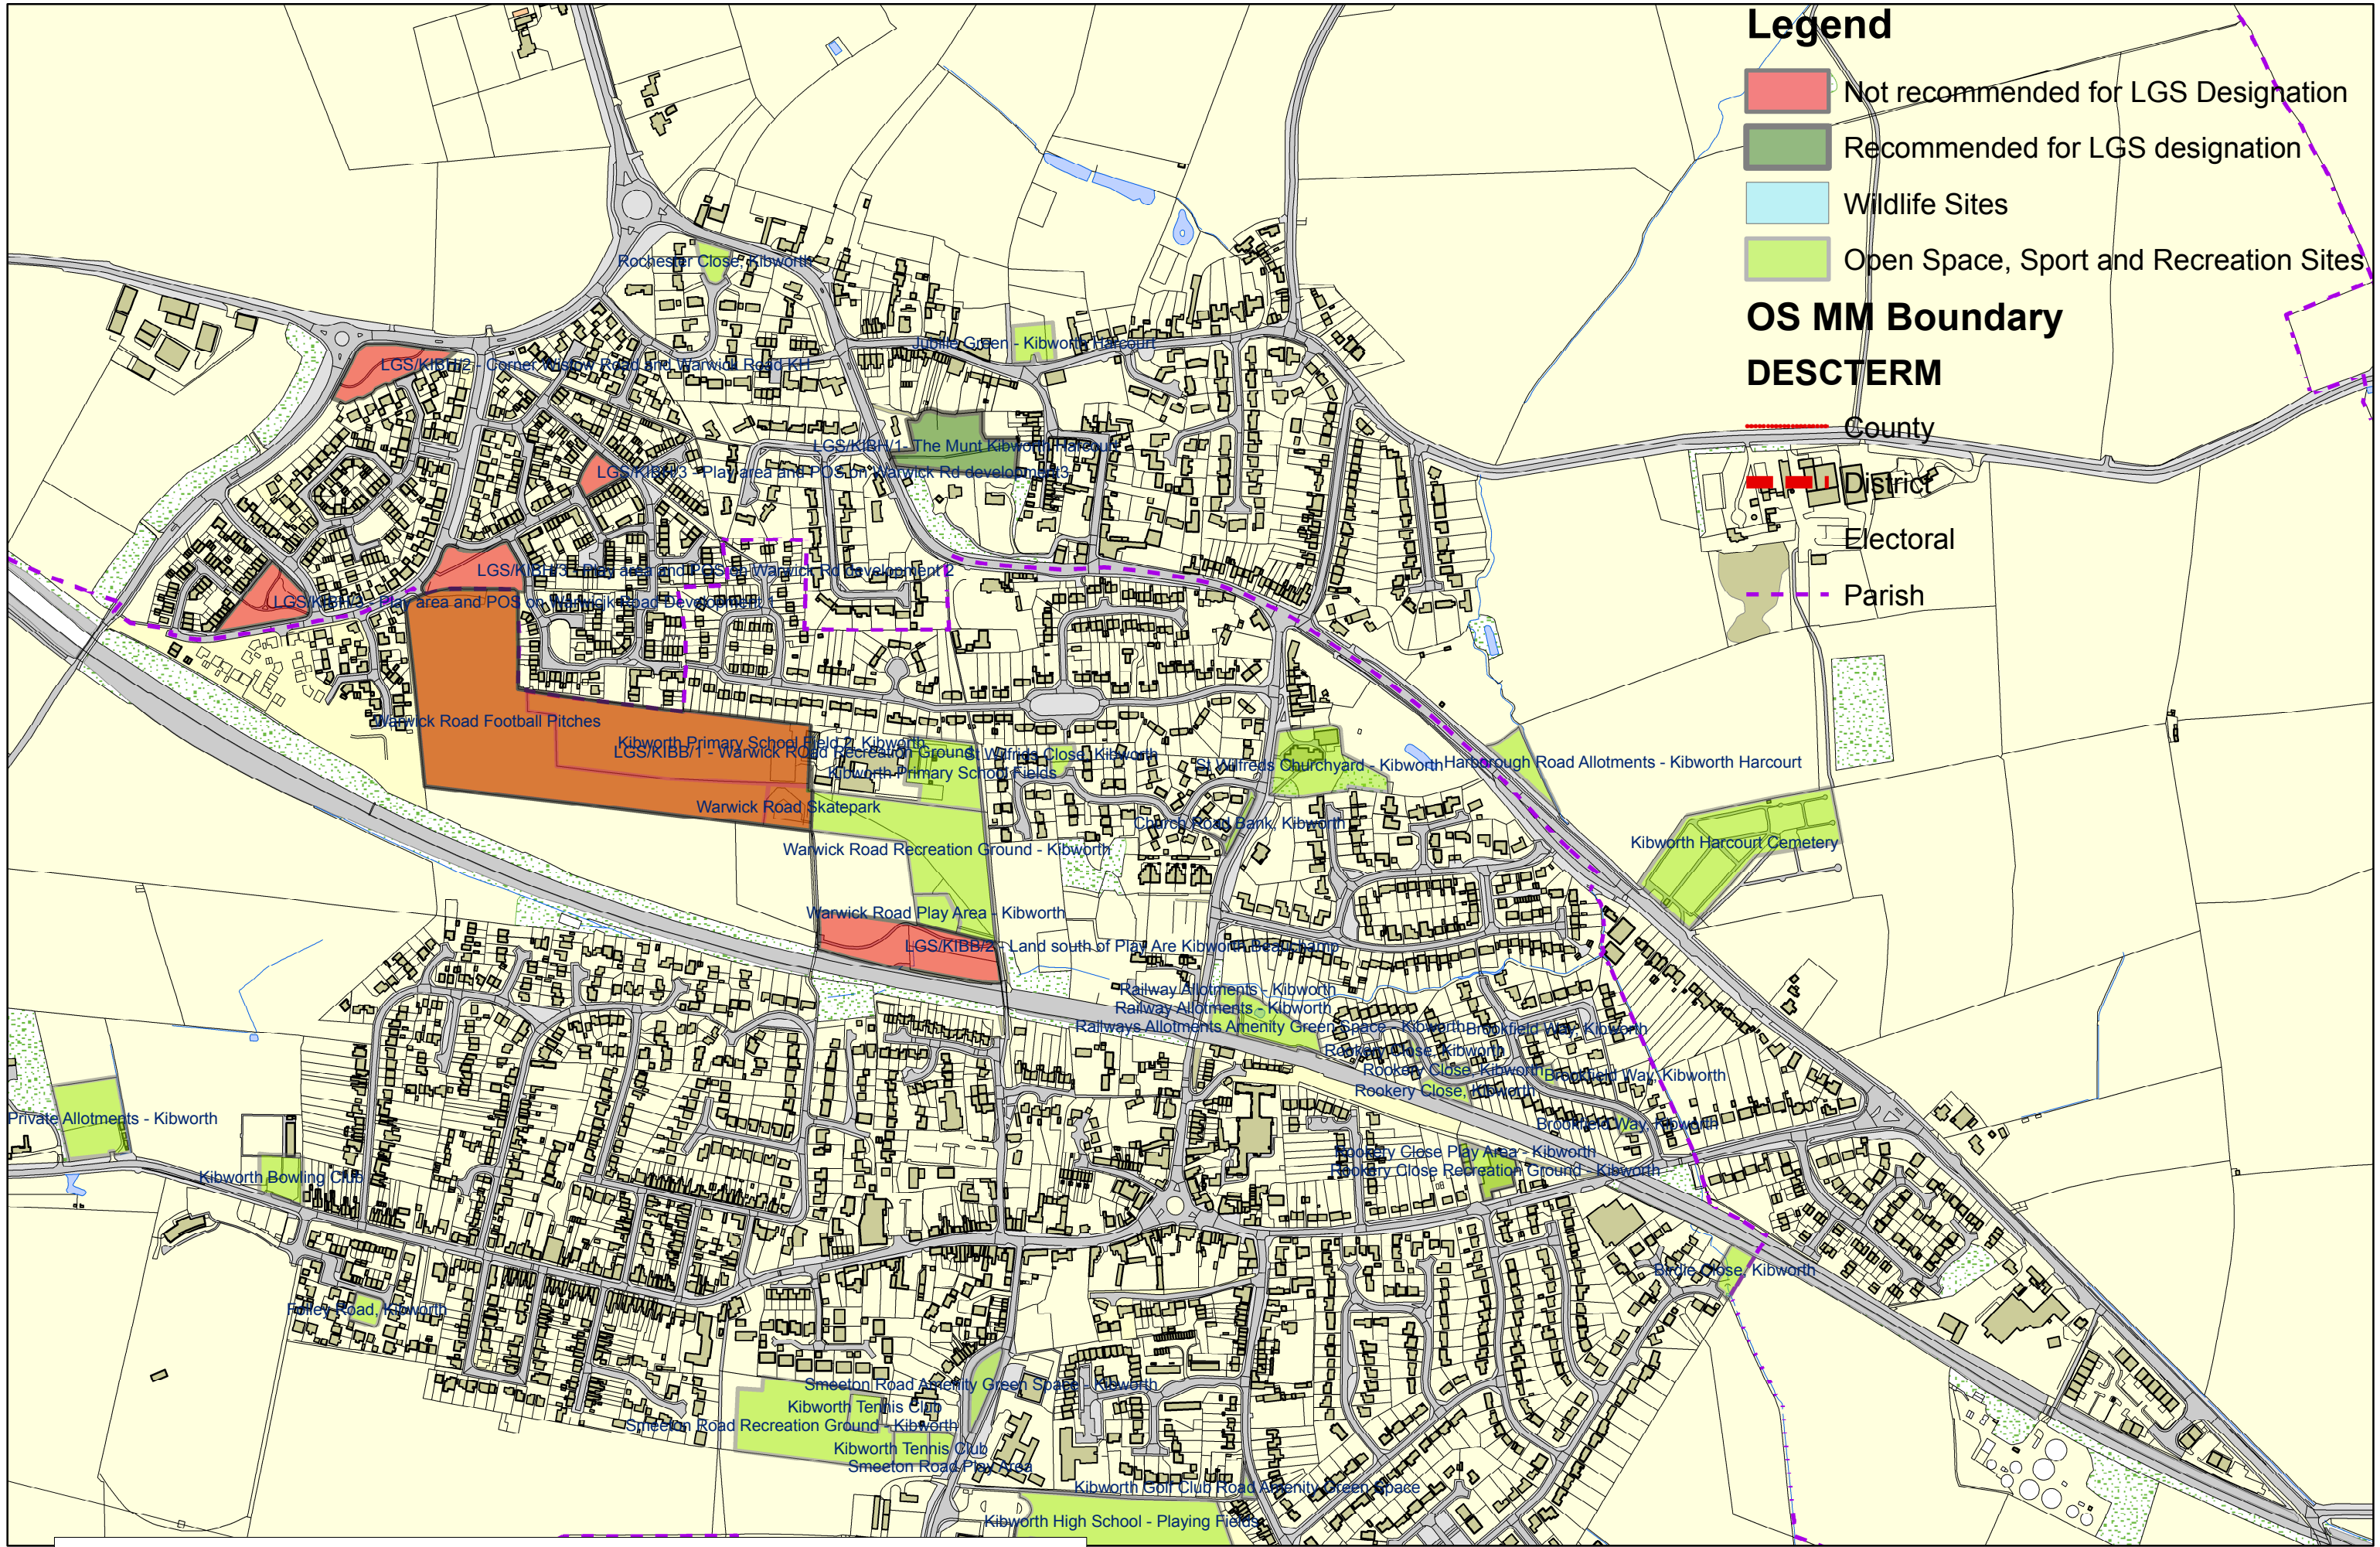

# Kibworth Harcourt OSSR sites, LGS sites and Wildlife Sites

## Note the LGS sites are proposals only at Sept 2015

### OS MM Boundary

#### DESCTERM

- County
- District
- Electoral
- Parish