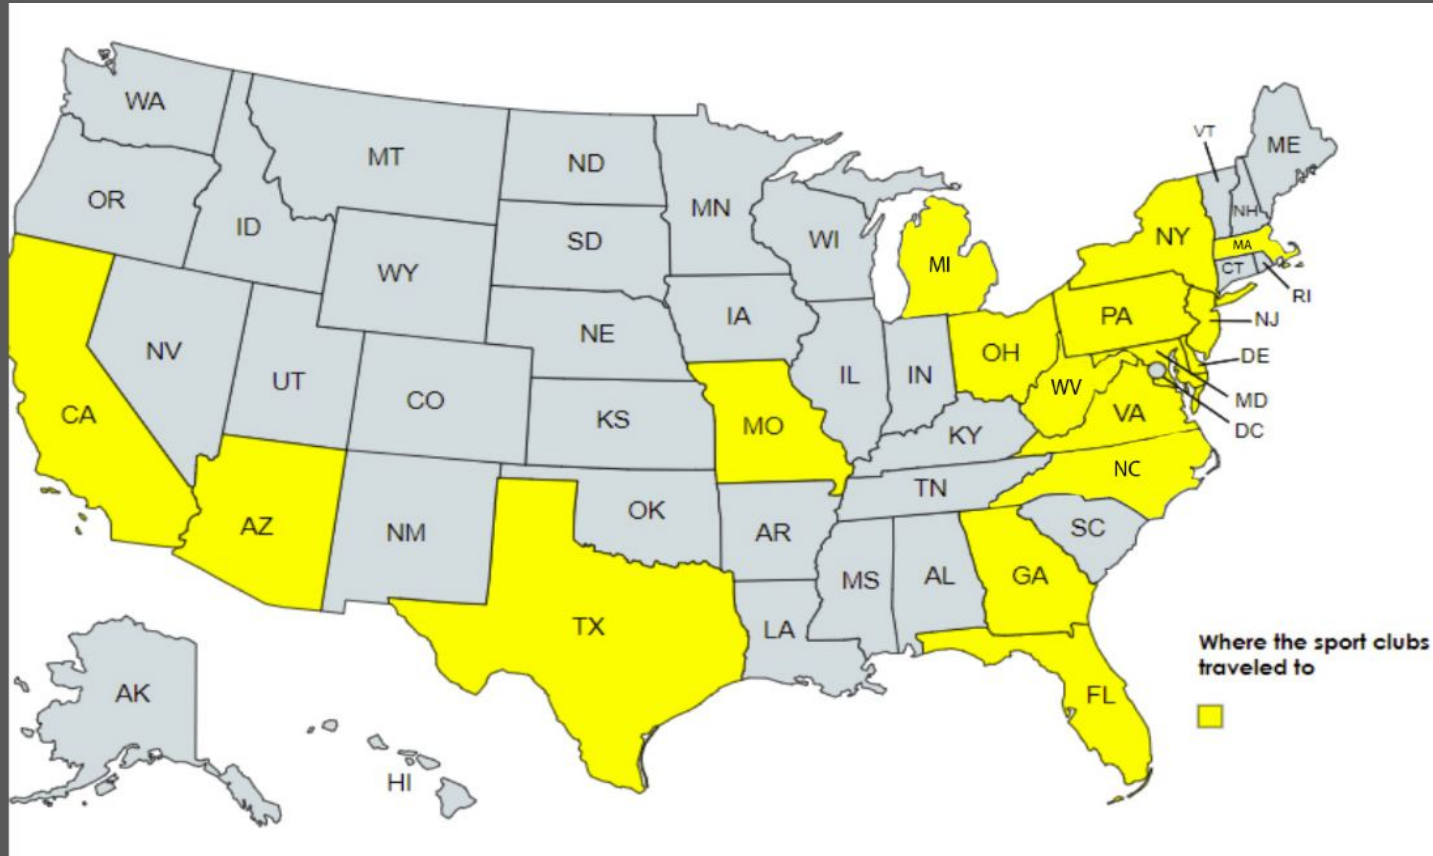

Rowan SPORT CLUBS

2022-2023 SPORT CLUBS

Archery	Equestrian	Paintball	Softball
Badminton	Fencing	Parkour	Street Hockey
Ballroom Dance	Field Hockey	Powerlifting	Swim
Baseball	Fishing	Rock Climbing	Table Tennis
Basketball (M/W)	Golf	Roller Hockey	Tennis
Bowling	Ice Hockey (M/W)	Roundnet	Ultimate
Cheerleading	Karate/Self-Defense	Rugby (M/W)	Unified Sports
Crew	Lacrosse (M/W)	Running	Volleyball (M/W)
Dance	Mixed Martial Arts	Skateboarding	Wrestling
Disc Golf	Outdoors	Ski & Snowboard	
Esports		Soccer (M/W)	

1406 Sport Club Participants

308 total events with 222 away events in 17 different states

2022-2023 HIGHLIGHTS AND ACHIEVEMENTS

Wrestling - Placed 2nd out of all Division II at NCWA Nationals in Puerto Rico, finishing the season undefeated at 9-0.