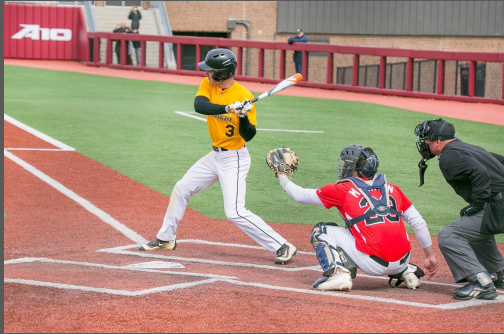

BASEBALL

Practice Location: Intramural Field

The Baseball Club competes in the National Club Baseball Association Division II. As members of the Chesapeake Central Division, the team travels to compete against teams in New Jersey, Pennsylvania, Maryland, and Delaware. The club participates in both a Fall and Spring season. Games take place at Atkinson Park.

Date	Opponent	Event Title/Location
10/18	Montclair	Club Baseball vs. Montclair State University
11/5	Villanova	Double Header vs. Villanova
11/6	Villanova	Single Game vs. Villanova
4/1	Georgetown	Doubleheader
4/15	Stevenson	Conference Games