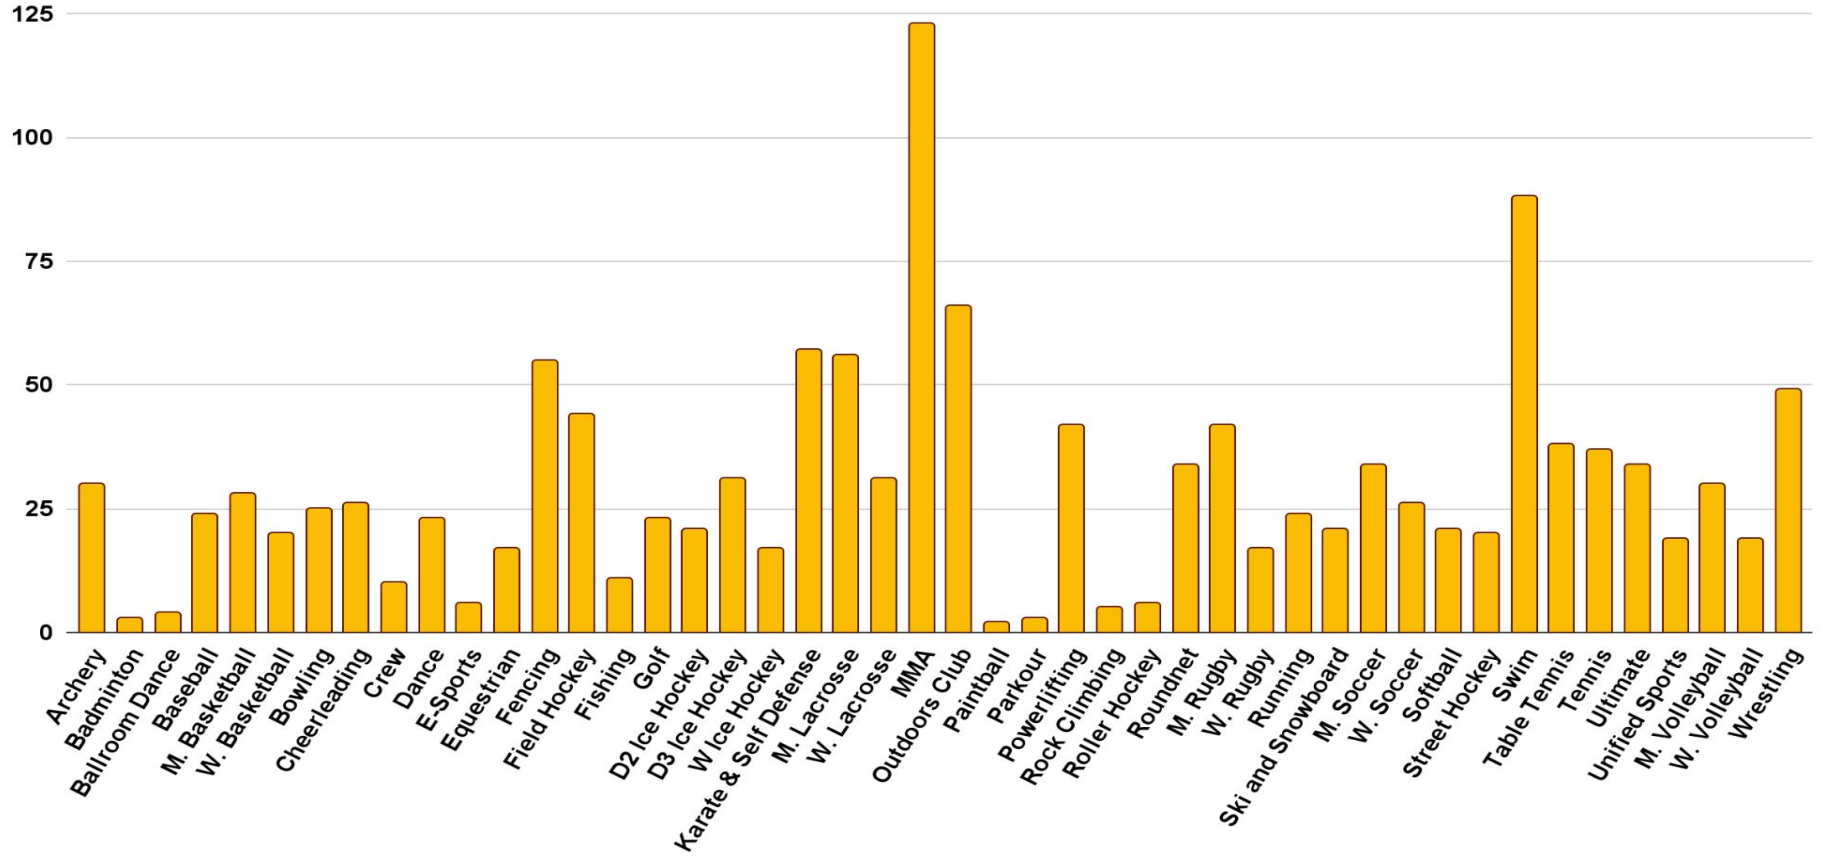

Rowan SPORT CLUBS

2022-2023 SPORT CLUBS

Archery	Equestrian	Paintball	Softball
Badminton	Fencing	Parkour	Street Hockey
Ballroom Dance	Field Hockey	Powerlifting	Swim
Baseball	Fishing	Rock Climbing	Table Tennis
Basketball (M/W)	Golf	Roller Hockey	Tennis
Bowling	Ice Hockey (M/W)	Roundnet	Ultimate
Cheerleading	Karate/Self-Defense	Rugby (M/W)	Unified Sports
Crew	Lacrosse (M/W)	Running	Volleyball (M/W)
Dance	Mixed Martial Arts	Skateboarding	Wrestling
Disc Golf	Outdoors	Ski & Snowboard	
Esports		Soccer (M/W)	

1406 Sport Club Participants

308 total events with 222 away events in 17 different states

2022-2023 HIGHLIGHTS AND ACHIEVEMENTS

Wrestling - Placed 2nd out of all Division II at NCWA Nationals in Puerto Rico, finishing the season undefeated at 9-0.