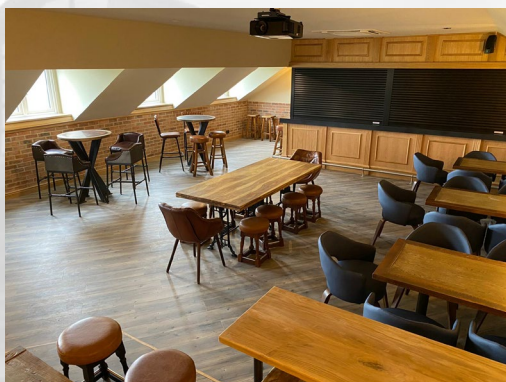

PRE-MATCH LUNCH & HOSPITALITY IN THE NEWLY RENOVATED "STORR ROOM"

Price: £300.00 per game

What's included:

- Free ground entry for up to twenty people plus:
- Buffet Lunch provided £/Head negotiable on Numbers required
- Company information listed in the 'Match Day' programme
- Programme seen by spectators on the day of the match and by all members (via email the night before)
- Match-day programme for each guest.
- Main stand 'Centre Seat' tickets for all guests
- Opportunity to socialise with customers in a relaxed atmosphere
- Licensed bar to purchase drinks (which are not included in the price, but you can set an agreed bar limit to cover the costs of you and your guests).
- Half time tea and coffee refreshments, plus the bar will also be open to purchase drink.

@lichfieldrugby

| www.lichfieldrugby.co.uk