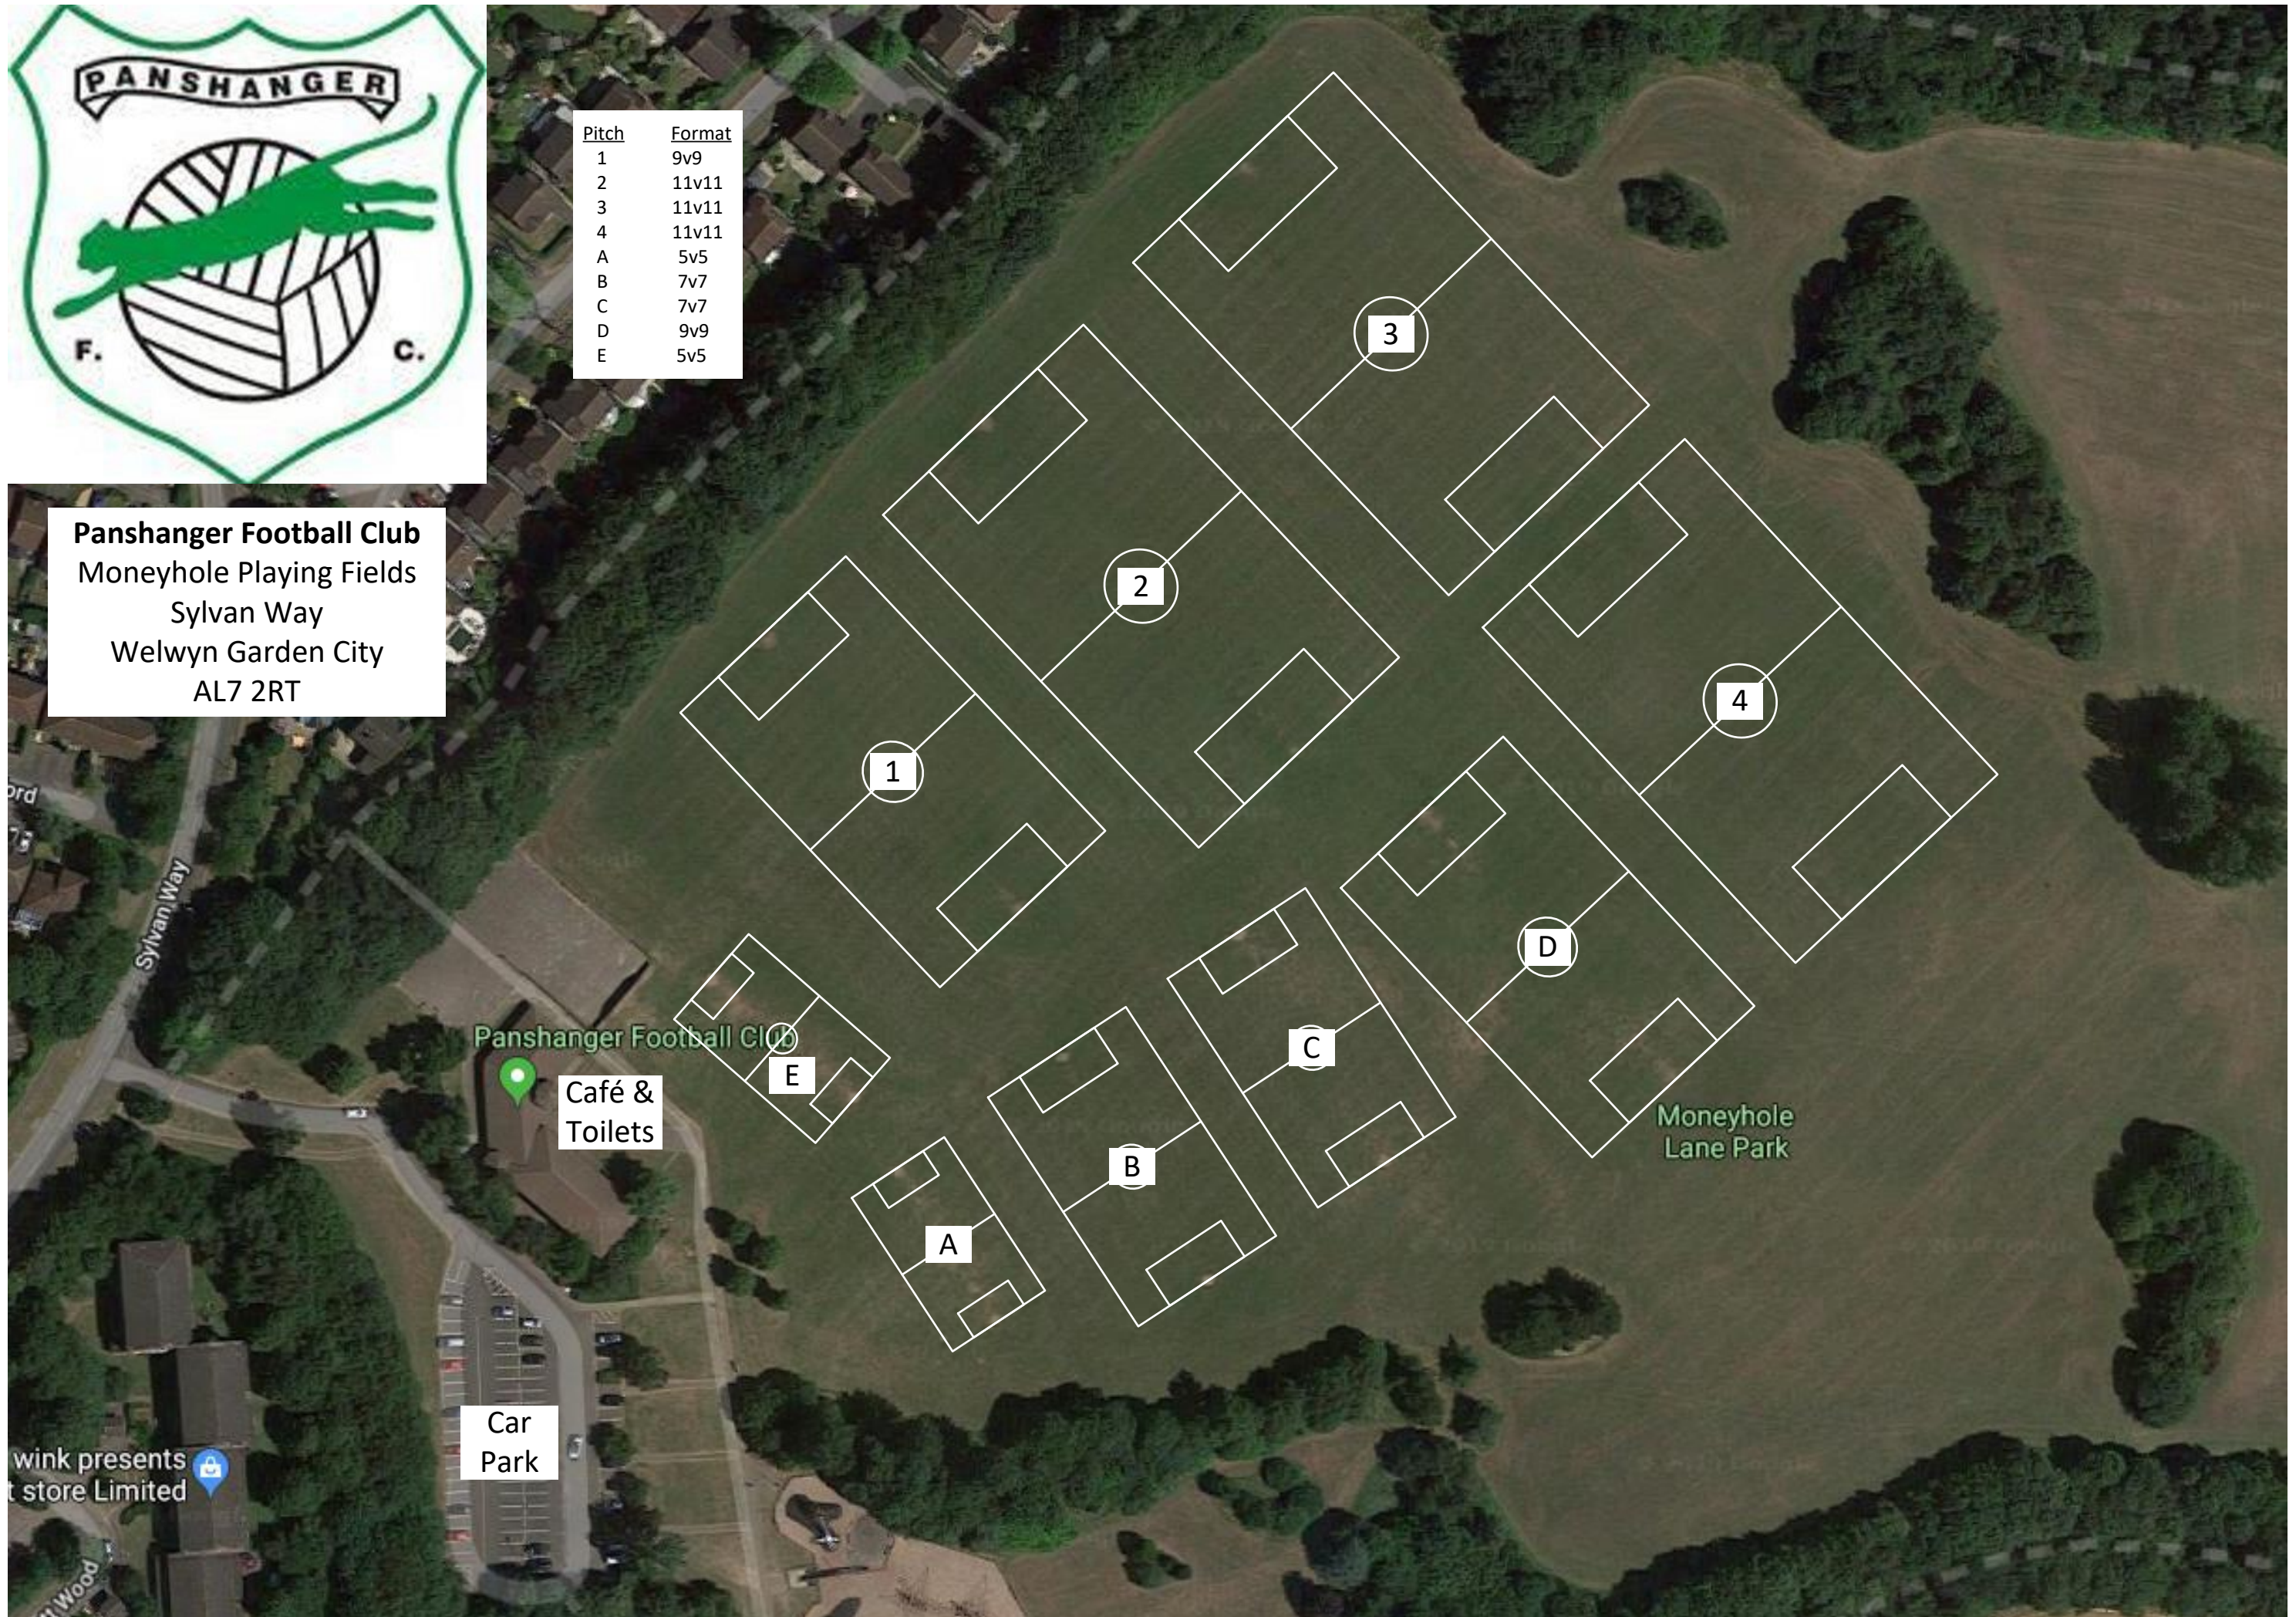

Pitch	Format
1	9v9
2	11v11
3	11v11
4	11v11
A	5v5
B	7v7
C	7v7
D	9v9
E	5v5

Panshanger Football Club
Moneyhole Playing Fields
Sylvan Way
Welwyn Garden City
AL7 2RT

Panshanger Football Club

Café & Toilets

Car Park

Moneyhole Lane Park

wink presents
store Limited