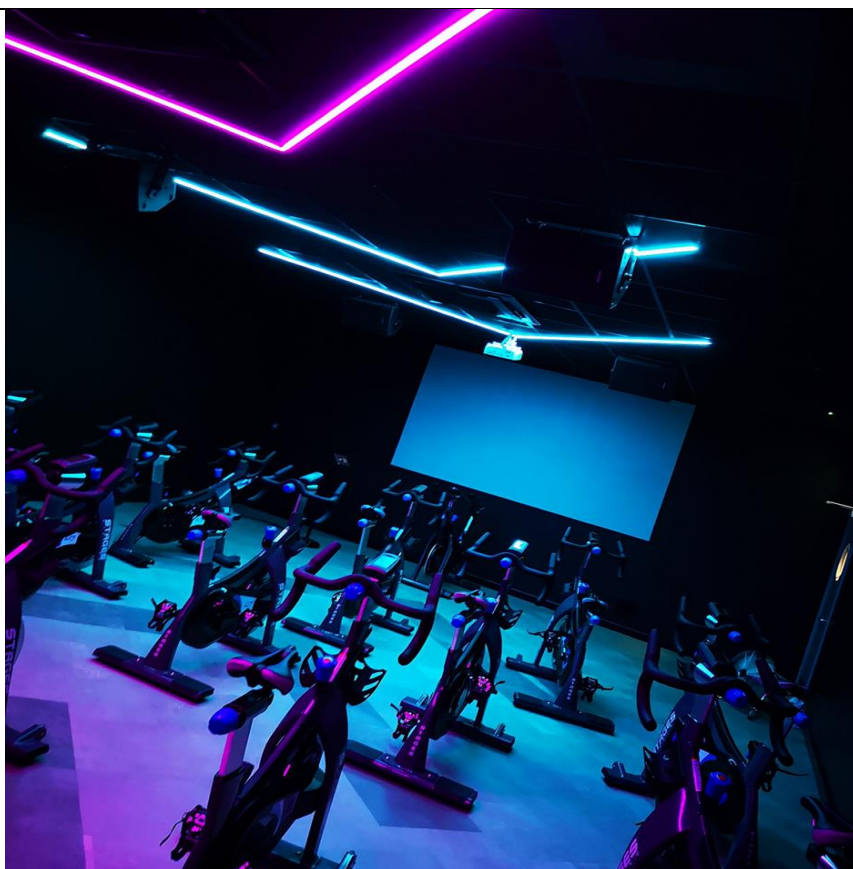

Appendix: 1 Before and After Images of the refurbishment works

At **Wonford Sports Centre** the programme works included internal decoration and refurbishment to the weights room and gym area, all new fitness equipment and a brand new virtual spin studio.

Before

After

At the **ISCA Centre** the refurbishment has created a new expanded gym facility along with improvements to the changing room and a new virtual spin studio has been created in the old gym area within Exeter Arena.

ISCA Centre Gym

Before

**Exeter Arena
Spin Studio**

Before

After

The Riverside Swimming Pool and Leisure Centre works included the refurbishment and conversion of the café, soft play and reception areas to create a new membership sales office, a yoga / quiet workout space, a virtual technology spin studio, a virtual technology workout studio and extension of the gym area to include installation of a functional fitness rig.

Riverside Spin Studio

Functional Fitness Rig

Yoga Studio

Members seating area

Membership sales office

In November 2017 Council agreed to a refurbishment programme for the Pyramids to ensure it could stay functional until the new St Sidwell's Swimming Pool and Leisure Centre opens in December 2020. The completed works include structural repairs to the roof and installation of a new AHU's, refurbishment to the family changing rooms, male changing rooms and female changing room, decoration to the vending area, reception and dry changing rooms.