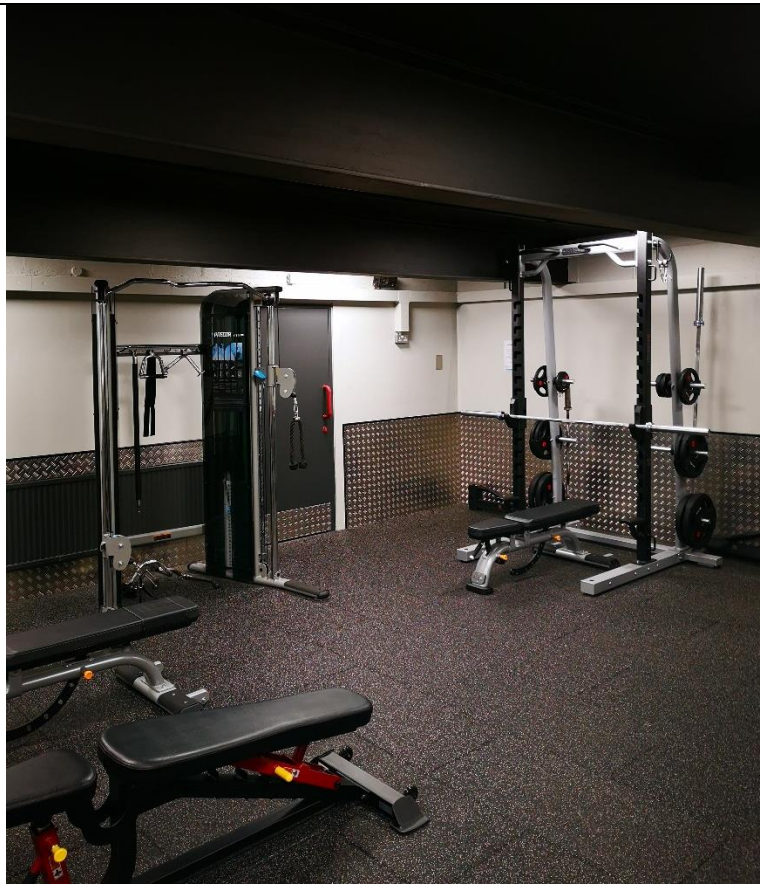

Appendix: 1 Before and After Images of the refurbishment works

At **Wonford Sports Centre** the programme works included internal decoration and refurbishment to the weights room and gym area, all new fitness equipment and a brand new virtual spin studio.

Wonford Spin Studio

Wonford Gym

Before

After

**Wonford
Weights Room**

Wonford MUGA

At **Wonford Sports Centre** there has been a complete refurbishment of the Astro turf all weather pitch and the surrounding fencing

Before

After

At the **ISCA Centre** the refurbishment has created a new expanded gym facility along with improvements to the changing room and a new virtual spin studio has been created in the old gym area within Exeter Arena.

ISCA Centre Gym

Before

**Exeter Arena
Spin Studio**

Before

After

The Riverside Swimming Pool and Leisure Centre works included the refurbishment and conversion of the café, soft play and reception areas to create a new membership sales office, a yoga / quiet workout space, a virtual technology spin studio, a virtual technology workout studio and extension of the gym area to include installation of a functional fitness rig.