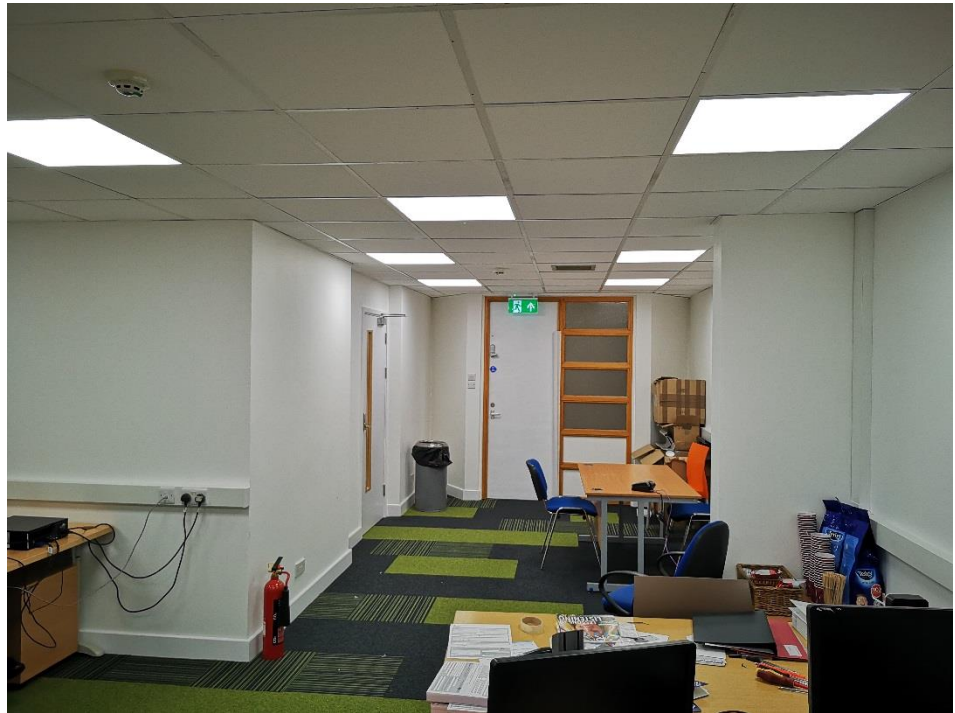

Appendix: 1 Before and After Images of the refurbishment works

At **Wonford Sports Centre** the programme works included internal decoration and refurbishment to the weights room and gym area, all new fitness equipment and a brand new virtual spin studio.

Before

After

At the **ISCA Centre** the refurbishment has created a new expanded gym facility along with improvements to the changing room and a new virtual spin studio has been created in the old gym area within Exeter Arena.

ISCA Centre Gym

Before

**Exeter Arena
Spin Studio**

Before

After

The Riverside Swimming Pool and Leisure Centre works included the refurbishment and conversion of the café, soft play and reception areas to create a new membership sales office, a yoga / quiet workout space, a virtual technology spin studio, a virtual technology workout studio and extension of the gym area to include installation of a functional fitness rig.

Riverside Spin Studio

Functional Fitness Rig

Yoga Studio

Members seating area

Membership sales office

In November 2017 Council agreed to a refurbishment programme for the Pyramids to ensure it could stay functional until the new St Sidwell's Swimming Pool and Leisure Centre opens in December 2020. The completed works include structural repairs to the roof and installation of a new AHU's, refurbishment to the family changing rooms, male changing rooms and female changing room, decoration to the vending area, reception and dry changing rooms.