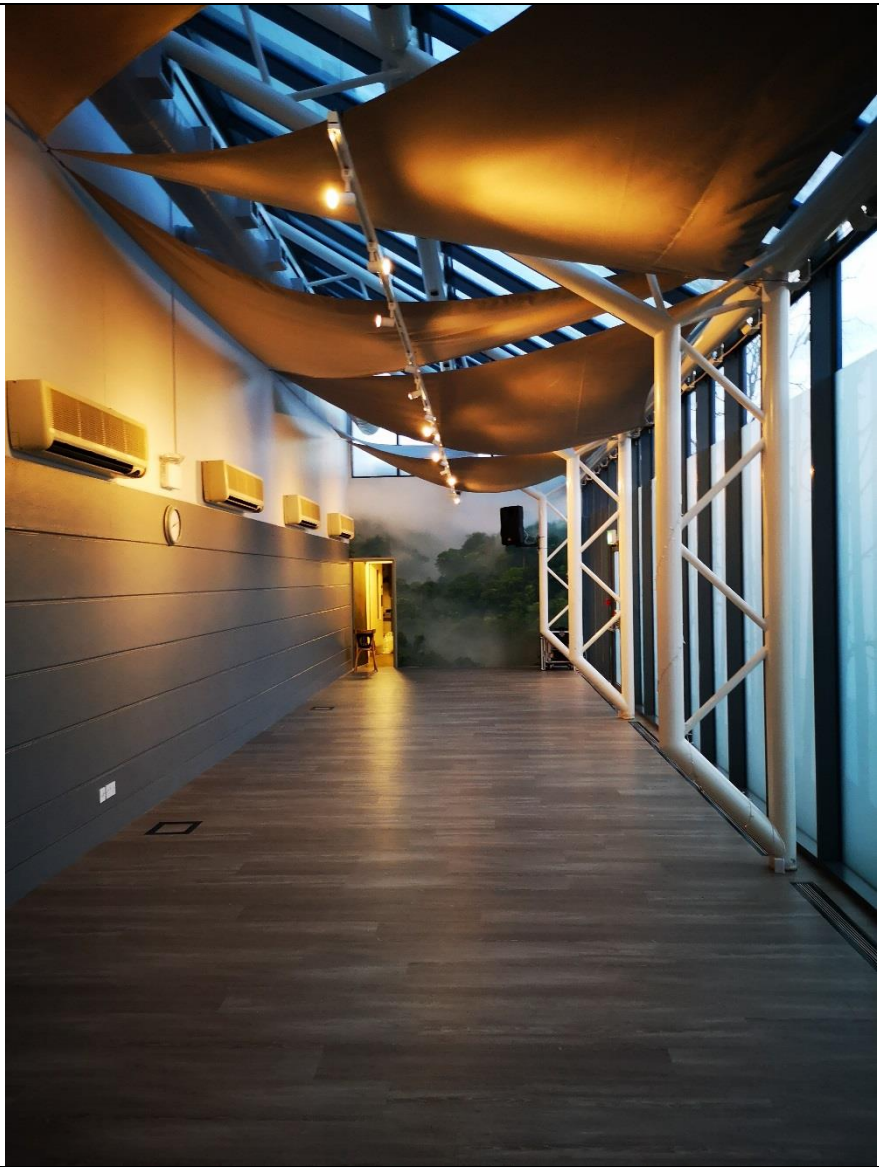

Appendix: 1 Before and After Images of the refurbishment works

At **Wonford Sports Centre** the programme works included internal decoration and refurbishment to the weights room and gym area, all new fitness equipment and a brand new virtual spin studio.

Before

After

At the **ISCA Centre** the refurbishment has created a new expanded gym facility along with improvements to the changing room and a new virtual spin studio has been created in the old gym area within Exeter Arena.

ISCA Centre Gym

Before

**Exeter Arena
Spin Studio**

Before

After

The Riverside Swimming Pool and Leisure Centre works included the refurbishment and conversion of the café, soft play and reception areas to create a new membership sales office, a yoga / quiet workout space, a virtual technology spin studio, a virtual technology workout studio and extension of the gym area to include installation of a functional fitness rig.

Riverside Spin Studio

Functional Fitness Rig

Yoga Studio

Members seating area

Membership sales office

In November 2017 Council agreed to a refurbishment programme for the Pyramids to ensure it could stay functional until the new St Sidwell's Swimming Pool and Leisure Centre opens in December 2020. The completed works include structural repairs to the roof and installation of a new AHU's, refurbishment to the family changing rooms, male changing rooms and female changing room, decoration to the vending area, reception and dry changing rooms.