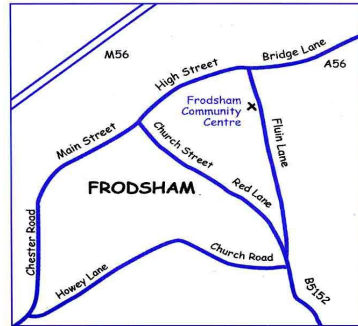

Frodsham Community Centre is a venue in Frodsham, centrally located with a large car park, ideal for business and club meetings as well as private or group functions.

Frodsham Community Centre, situated on Fluin Lane, has a number of rooms seating 20-250 people, kitchen facilities, stage and is a licensed premises. The Centre also has access to a large field suitable for sports or display activities and events.

Your Venue for Your Event, Frodsham Community Centre, is available to hire for Wedding Receptions, Private Dances and Family Parties.

Please contact the Booking Manager, Sarah Coleman, for any further details. Telephone 01928 732222 Monday to Friday 1.00pm to 3.00pm or email info@frodcomm.org.uk

FCA is a voluntary, charitable organisation supporting and maintaining Frodsham Community Centre through letting income and a number of events and activities such as Quiz Nights, Gin Night, Downhill Run, Panto week, occasional dances and other functions. If you would like to help with these events, or suggest other ways to raise funds please contact us on 01928 732222 or email events@frodcomm.org.uk

You can also support FCA and the Community Centre by becoming an **FCA Member** for only £5.00 or joining the **200 Club** for £5.00 per month with cash prizes of £15 to £1,000 in the monthly, quarterly, and annual draws.

Please ask at the Community Centre for details or contact:

info@frodcomm.org.uk