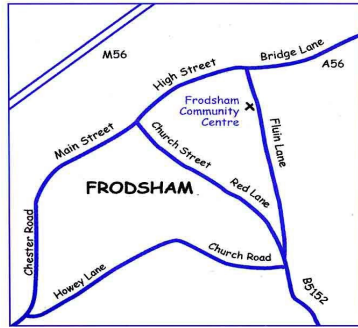

Frodsham Community Centre is a venue in Frodsham, centrally located with a large car park, ideal for business and club meetings as well as private or group functions.

Frodsham Community Centre, situated on Fluin Lane, has a number of rooms seating 20 – 250 people, kitchen facilities, stage and is a licensed premises. The Centre also has access to a large field suitable for sports or display activities and events.

Your Venue for Your Event, Frodsham Community Centre, is available to hire for Wedding Receptions, Private Dances and Family Parties.

Please contact the Booking Manager, Sarah Coleman, for any further details. Telephone 01928 732222 Monday to Friday 1.00pm to 3.00pm or email info@frodcomm.org.uk

FCA is a voluntary, charitable organisation supporting and maintaining Frodsham Community Centre through letting income and a number of events and activities such as Quiz Nights, Gin Night, Downhill Run, Panto week, occasional dances and other functions. If you would like to help with these events, or suggest other ways to raise funds please contact us on 01928 732222 or email events@frodcomm.org.uk

You can also support FCA and the Community Centre by becoming an **FCA Member** for only £5.00 or joining the **200 Club** for £5.00 per month with cash prizes of £15 to £1,000 in the monthly, quarterly, and annual draws.

Please ask at the Community Centre for details or contact: info@frodcomm.org.uk