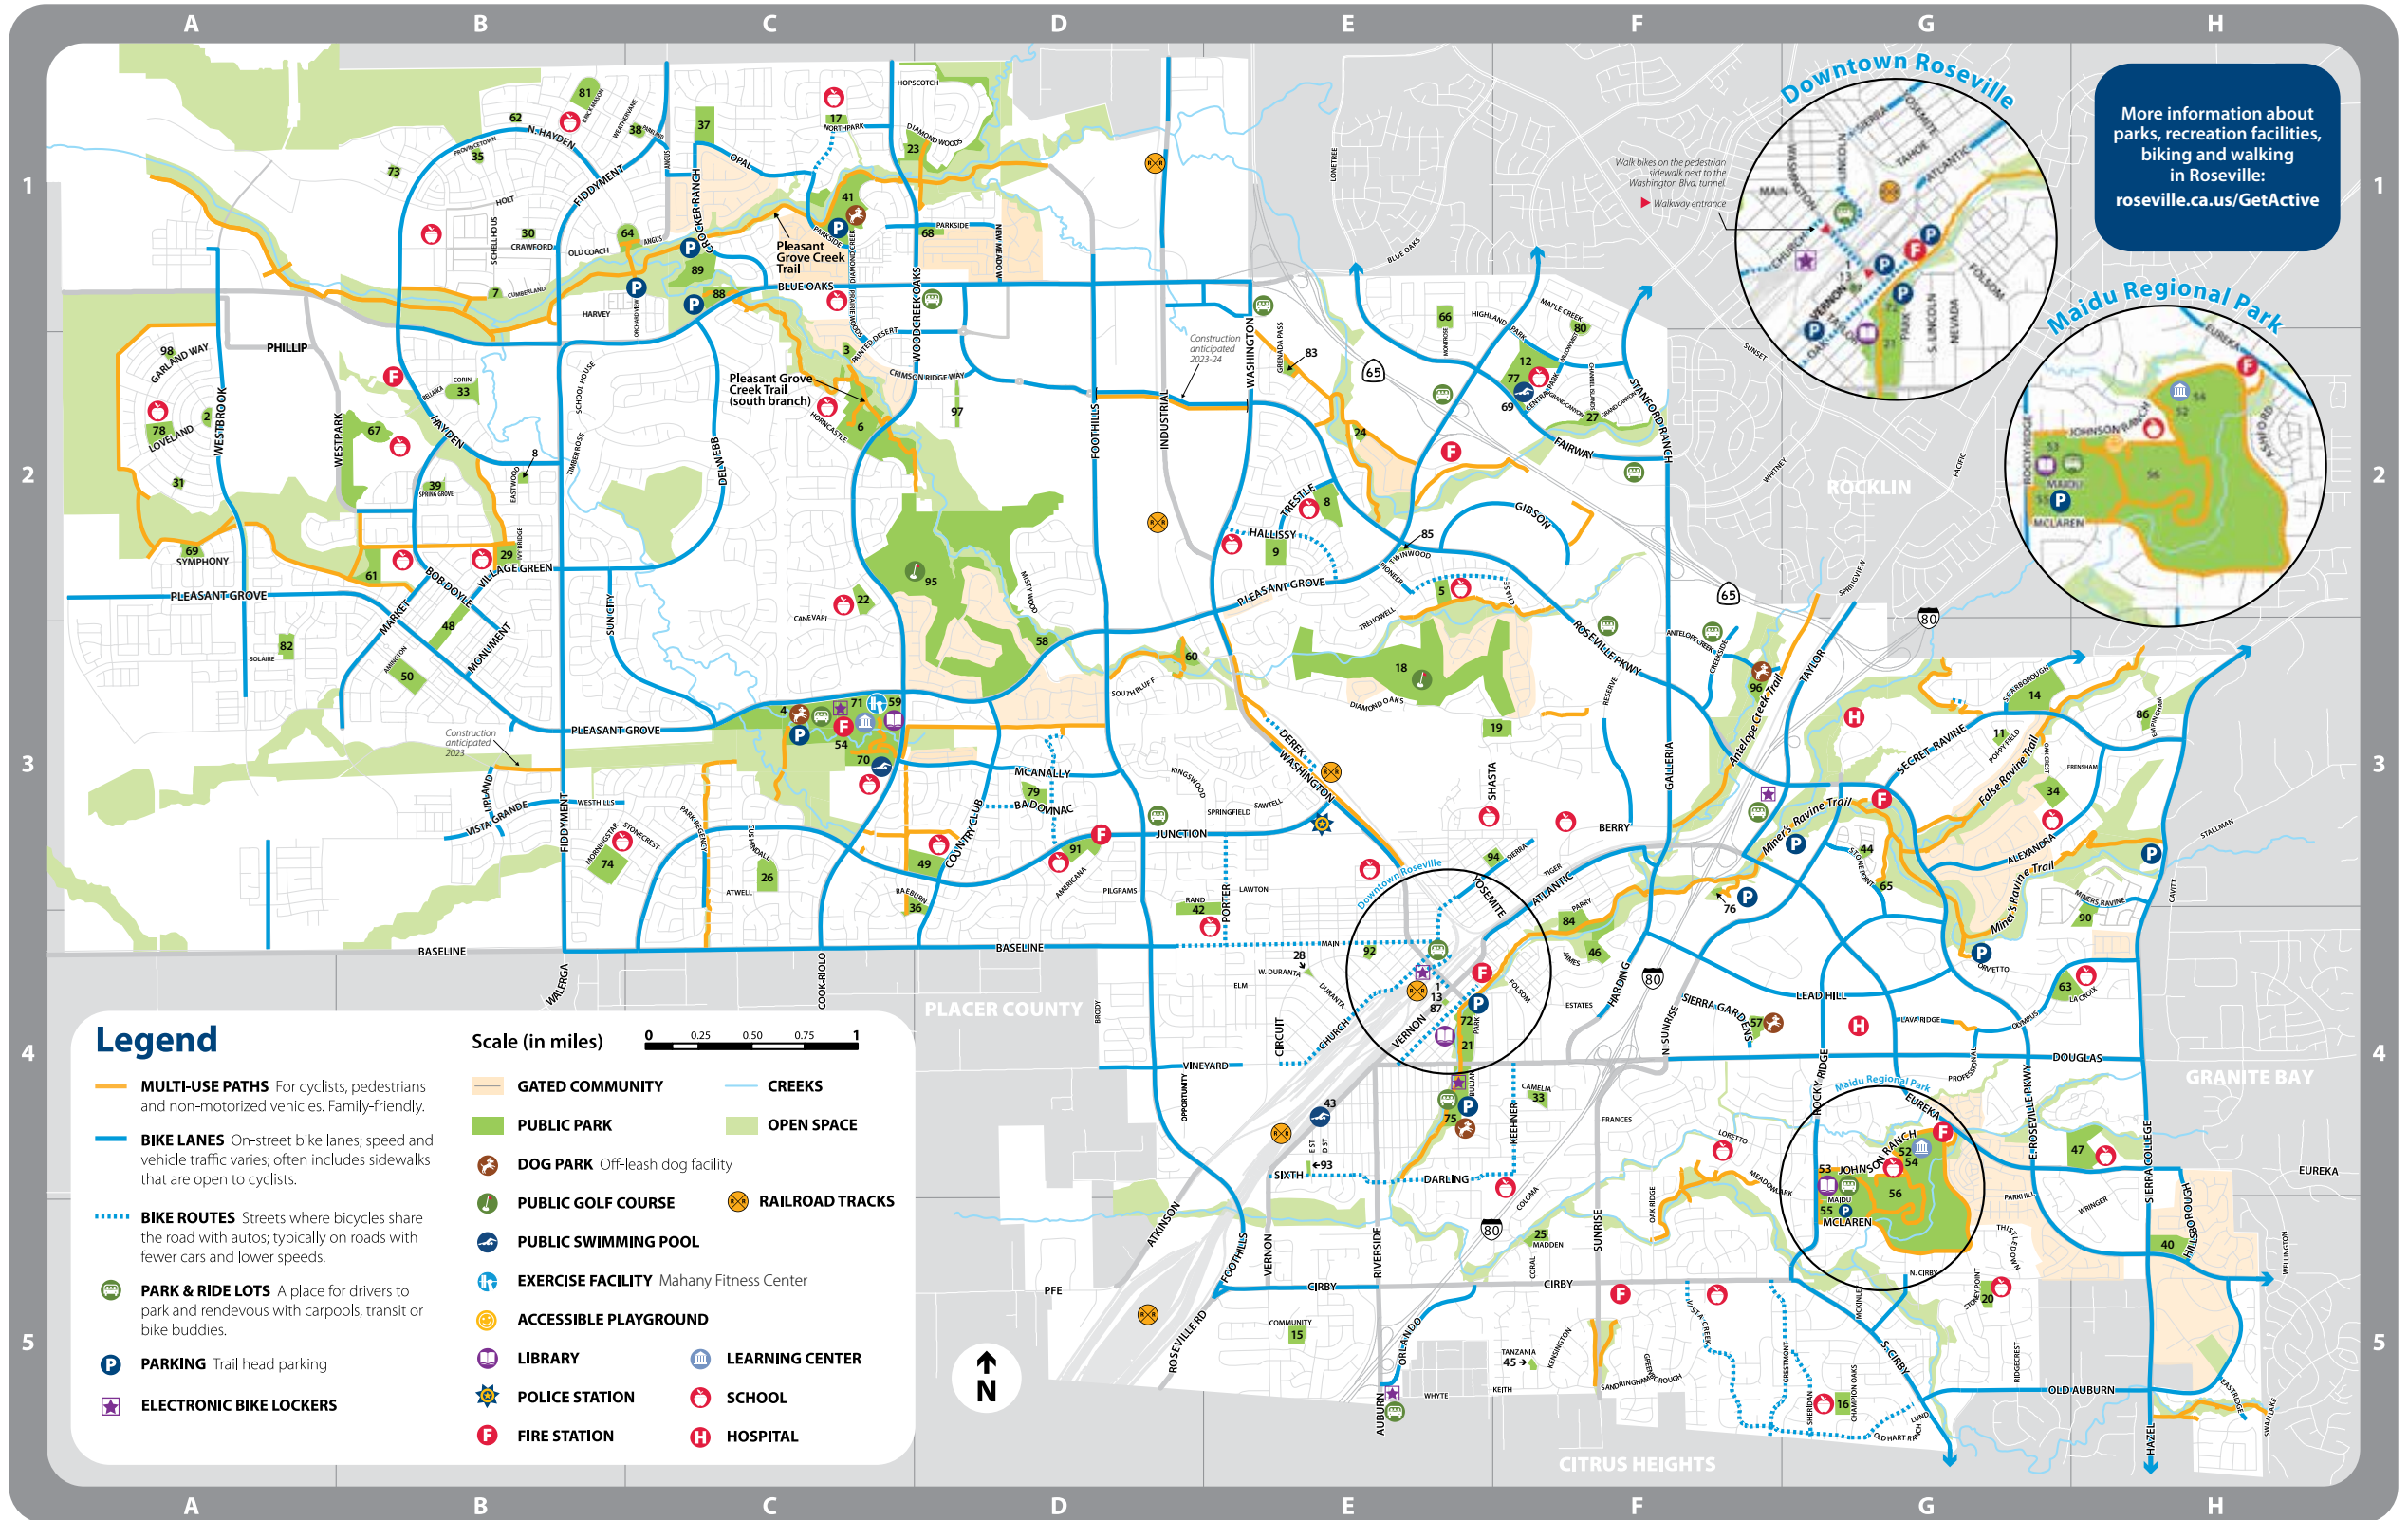

Parks, Trails & Bikeways Map

Share the Trail

Whether you're on foot or on wheels

Bicycles

The rules of the road require bikes, like cars, to travel on the right. This also applies to our trails. *California Vehicle Code 21956*

Travel at a safe speed; yield to pedestrians.

When passing, slow down and move to the left when safe.

Pedestrians

Pedestrians always use the left lane.

Stay in the proper lane so you aren't surprised by traffic coming up behind you.

When a cyclist approaches, step toward the shoulder to allow extra room for passing.

All Trail Users

Don't block the trail; travel single file when the trail is busy.

Keep dogs under control and on a leash no longer than 6 feet. *Municipal Code 7.04.060*

Stay alert to your surroundings.

Watch a brief video with helpful tips, visit: roseville.ca.us/ShareTheTrail

This map is provided as a guide to park and bicycle facilities and routes within the City of Roseville, and is not intended as a guarantee or warranty of the safety, condition, suitability or fitness of the facilities and routes shown on the map.

Conditions of road, bikeway, and park facilities are subject to changes which can render them unusable or unsafe at any time. Any person using these facilities and routes is responsible to determine its suitability and whether the user's skill level is appropriate for the facility or route.

More information about parks, recreation facilities, biking and walking in Roseville: roseville.ca.us/GetActive

Legend

MULTI-USE PATHS For cyclists, pedestrians and non-motorized vehicles. Family-friendly.	GATED COMMUNITY	CREEKS
BIKE LANES On-street bike lanes; speed and vehicle traffic varies; often includes sidewalks that are open to cyclists.	PUBLIC PARK	OPEN SPACE
BIKE ROUTES Streets where bicycles share the road with autos; typically on roads with fewer cars and lower speeds.	DOG PARK Off-leash dog facility	RAILROAD TRACKS
PARK & RIDE LOTS A place for drivers to park and rendezvous with carpools, transit or bike buddies.	PUBLIC GOLF COURSE	PUBLIC SWIMMING POOL
PARKING Trail head parking	EXERCISE FACILITY Mahany Fitness Center	ACCESSIBLE PLAYGROUND
ELECTRONIC BIKE LOCKERS	LIBRARY	LEARNING CENTER
	POLICE STATION	SCHOOL
	FIRE STATION	HOSPITAL

Scale (in miles) 0 0.25 0.50 0.75 1

School Recreation Areas

- Blue Oaks School, Horncastle Drive.....C2
- Buljan Middle School, Hallissy Drive.....E2
- Cathryn Gates School, Trehowell Drive.....E2
- Chilton Middle School, Bob Doyle Drive.....B2
- Cirby School, Darling and Keehner.....F4
- Cooley Middle School, Prairie Woods Way.....C1
- Coyote Ridge School, Morningstar Drive.....B3

- Crestmont School, Sheridan Avenue.....G5
- Diamond Creek School, Hopscotch Way.....C1
- Eich Middle School, Sierra Gardens Drive.....F4
- Excelsior School, Eureka Road.....H4
- Fiddymont Farm, Brick Mason Circle.....B1
- Heritage Oak School, Americana Drive.....D3
- Junction School, Ellison Drive.....B2

- Kaseberg School, Rand and Porter.....E4
- Maidu School, Johnson Ranch Road.....G4
- Oakmont High School, Cirby Way.....F5
- Olympus Junior High School La Croix Drive.....H4
- Orchard Ranch, Brookstone Drive.....A2
- Quail Glen School, Canevari Drive.....C2

- Roseville High School Alta Vista and Tiger Way.....F3
- Sargeant School, Ridgcrest Way.....G5
- Silverado Middle School, Country Club Drive..D3
- Spanger School, Shasta Street.....E3
- Stoneridge School, Alexandra Drive.....G3

- Thomas Jefferson School Central Park Drive.....F2
- Vencil Brown School, Trestle Drive.....E2
- Woodbridge School, Niles Avenue.....E3
- Woodcreek High School Woodcreek Oaks Boulevard.....C3

Other Locations

- Alternative Transportation Office 316 Vernon Street, Suite 150
- Maya Archery Range, Berry Street & Harding Boulevard
- Roseville Corporation Yard, 2005 Hilltop Circle
- Veterans Memorial Hall, 110 Park Drive