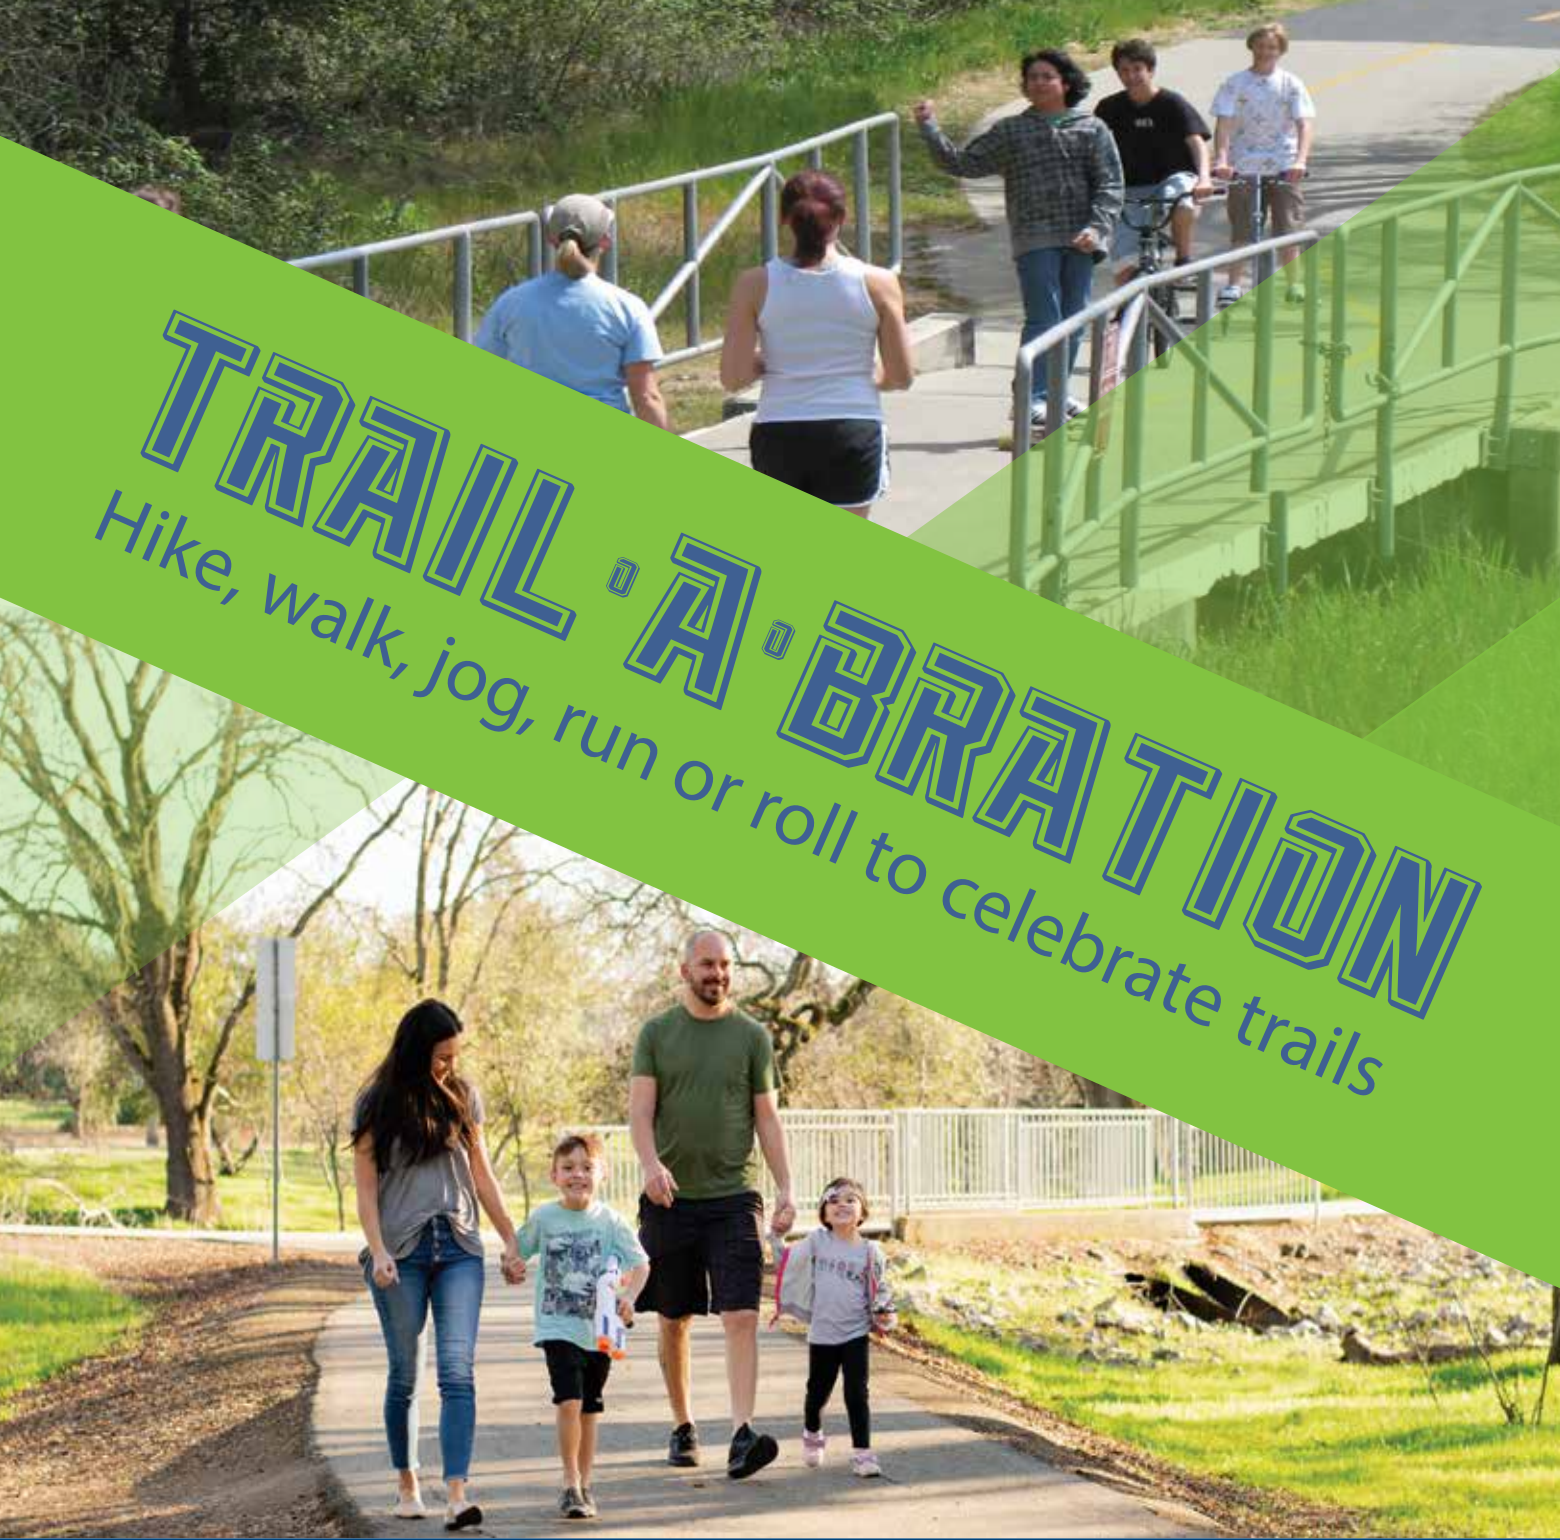

rosevilleparks.com

CITY OF
ROSEVILLE
CALIFORNIA
Parks, Recreation
& Libraries

TRAIL · A · BRATION

Hike, walk, jog, run or roll to celebrate trails

Join us on a mission to celebrate (and discover) Roseville's trails. Take your "passport" and travel to different trails throughout the summer to earn your passport stamps. Bring your passport to the CommUNITY Picnic to earn prizes. It's such an easy, fun way to learn more about Roseville's trails and open spaces with your family and friends. Find all the details on the website.