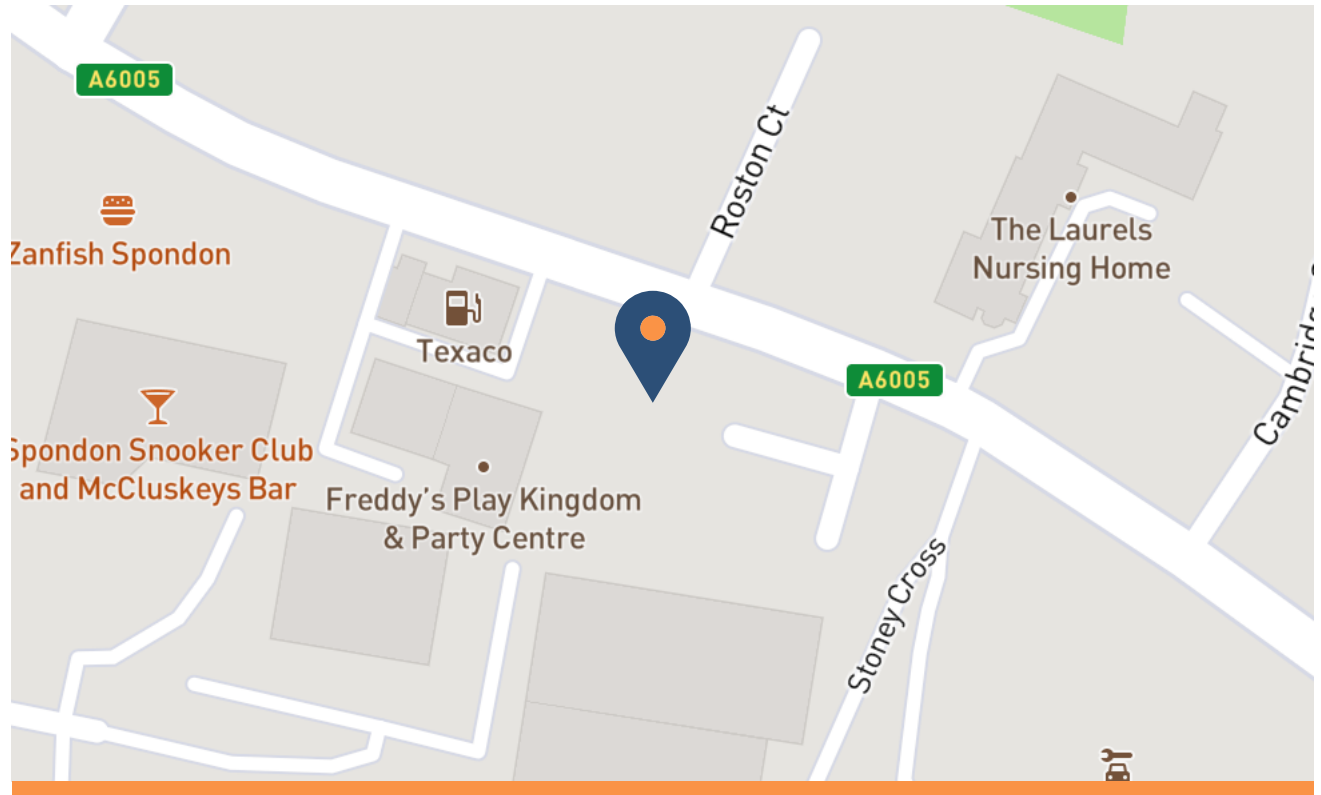

How to find our Derby Clinic

Central Health

70 Nottingham Road

Derby

DE21 7NL [View on google](#)

How to find us:

The clinic is located on Nottingham Road (A6005), Spondon.

[Orthopaedics](#) | [Spine](#) | [General Surgery](#) | [Gynaecology](#)